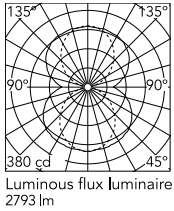

Physical

Colour	Pink
Length (mm)	1300
Cord length (mm)	4050
Canopy dimension (mm)	70
Canopy width (mm)	130
Net weight (kg)	7.8
Package volume (m3)	0.05
IP internal	20

Download

[Mounting instructions](#) PDF

Photometric Files

[LDT / IES](#) LDT

Technical Drawings

[3D](#) ZIP

[Bim](#) ZIP

Schematic light drawing

Photometric

Lighting type	Total
Light distribution	Symmetric
CCT (K)	2700
CRI>	90