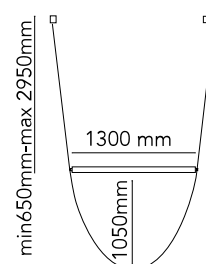

FLOS

F9520034 Pink

Wireline

Designed by Formafantasma, 2019

45W - 2793lm - 2700K - CRI > 90

Suspension lamp with diffused light. Tubular in transparent extruded glass and internal diffuser in opal PC. Ferrules made with CNC technology in satin stainless steel. Extruded cable in pink and forest green rubber. Injection molded PC rosette in the same finishes as the cable. The electronics integrated in the ceiling rose allows the use of different dimerization systems: push, 1-10, potentiometer, DALI. In the absence of these systems, the luminous flux can be set during installation, with the push system included in the canopy. Useful length of the cable 3mt.

Physical

Colour	Pink
Length (mm)	1300
Cord length (mm)	4050
Canopy dimension (mm)	70
Canopy width (mm)	130
Net weight (kg)	7.8
Package volume (m3)	0.05
IP internal	20

Download

[Mounting instructions](#) PDF