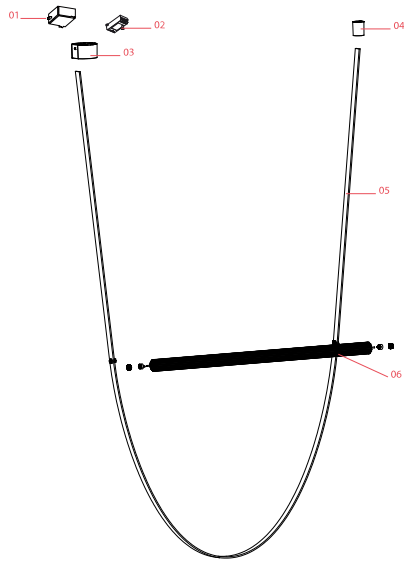

Spare Parts

01.	Power supply unit for led	RF22934
02.	12-48V Led Dimmer	RF26994
03.	Assembly Rose Cover Pink	RF9523134
04.	Assembly Suspension Rose for Wirelines Pink	RF30036
05.	WireLine Pink Wire	F9522034
06.	WireLine Body	F9521000