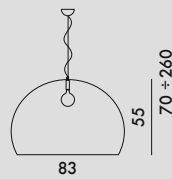

BIG FL/Y 2002

Design Ferruccio Laviani

9058/9059

MATERIAL

Mass-dyed PMMA

9097/9098

MATERIAL

Painted PMMA

JJ14

One E27 max. 12W LED light bulb
Cannot be sold separately
from 9058/9097

One E26 Max 7.5W LED light bulb
Cannot be sold separately
from 9059/9098

9058/9059	1	10.45	0.481	86X65X86
9097/9098	1	10.45	0.481	86X65X86