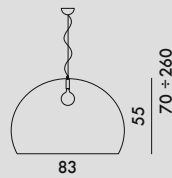

BIG FL/Y 2002

Design Ferruccio Laviani

9058/9059

MATERIAL

Mass-dyed PMMA

9097/9098

MATERIAL

Painted PMMA

JJ14

One E27 max. 12W LED light bulb
Cannot be sold separately
from 9058/9097

One E26 Max 7.5W LED light bulb
Cannot be sold separately
from 9059/9098

9058/9059	1	10.45	0.481	86X65X86
9097/9098	1	10.45	0.481	86X65X86