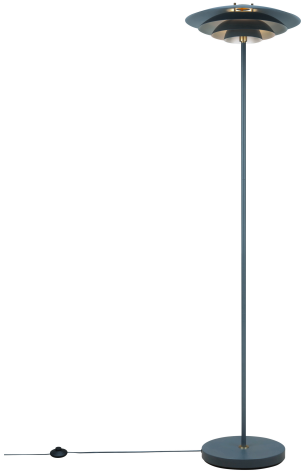

BRETAGNE | FLOOR LAMP | GREY

2213494010

nordlux®

Voltage (V): 220-240 Volt
IP degree: IP20
Maximum bulb wattage (W): 25W
Class (Class 1, Class 2, Class 3):
Class 2 (Double isolated)
Bulb base: G9
Switch placement: On the cable
Parallel connection: False

Primary material: Metal
Secondary material: Metal
Color of the cable: Grey
Length of the cable (cm): 150
Surface material of the cable:
Plastic
Is the cable replaceable: False
Color: Grey

Height (cm): 150
Width (cm): 38
Tube Diameter (cm): 1.6
Shade Diameter (cm): 38
Outdoor base dimension (cm): 28
Length (cm): 38

- Scandinavian clean and soft lines
- Multiple layered shades create a soft, diffused light
- White coloured inside for optimal light
- On/off floor switch

The Bretagne family is the epitome of Scandinavian clean and soft lines. The classic design with multiple layered shades ensure a soft, glare-free light that creates the perfect, cosy ambience.