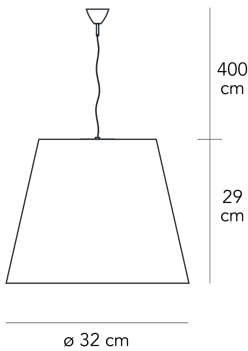

MADE IN

IT

ALIMENTATION CABLE

Red

DIMMER

Dimmable

CERTIFICATIONS

CE **EAC** **IP20**

COLOR

MATERIAL DESCRIPTION

polymer, metal

COLOR DESCRIPTION SKU

white

GROUP TENSION

Bulb

ENERGY CLASS

A++ >> A

RECOMMENDED SOURCE

LED 1x14W E27 (2700K, 1521Lm) or HA 1x100W E27 (2900K, 1800Lm) or FL 1x20W E27

SKU

F544480350BINE