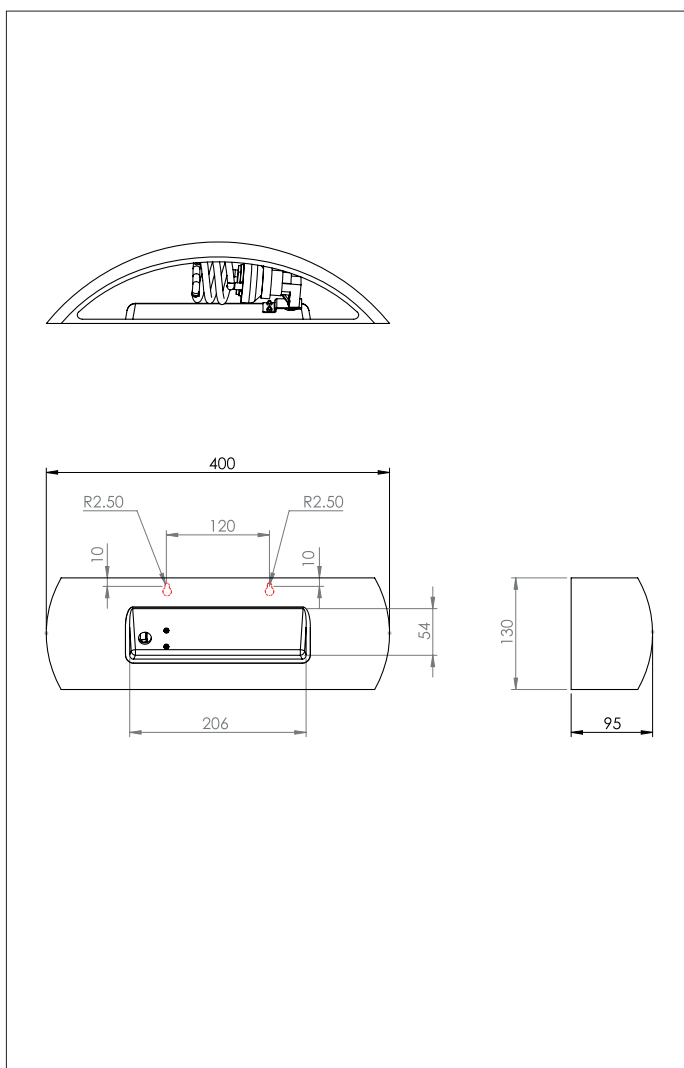

7506 Milo 400

astro

1 x 60w E27		excl.
----------------	--	-------

Astro Lighting Ltd.
G2 River Way, Harlow
CM20 2DP, Great Britain

T: +44 (0) 1279 427001
F: +44 (0) 1279 427002
sales@astrolighting.co.uk
www.astrolighting.co.uk