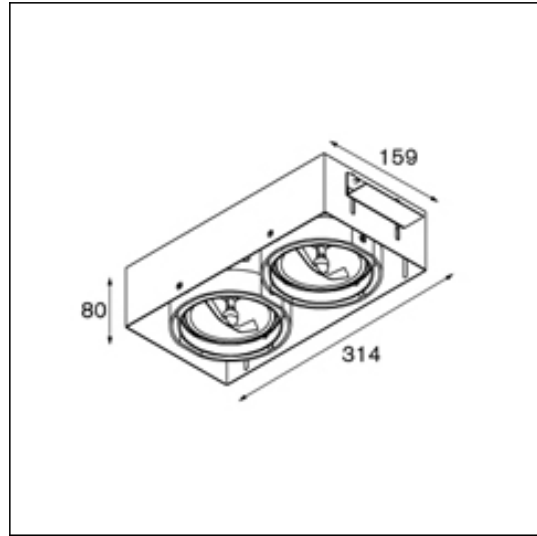

DATA SHEET

Multiple trimless 2Lx AR111

article nr	colour
10360205	complete alu
10360202	black
10360209	complete matt white

lamp

2x QR-LP 111 G53 max. 50W

light output ratio
lor 100 dlor 100 ulor 0

reflector
not applicable

gear / transfo
transfo not incorporated

adjustability
v -50°/+50°

aperture
l 315 w 160 h 110

weight
1.7 kg

voltage
12V

min. distance
0.7 m

IP
not applicable

glow wire test
960 °C