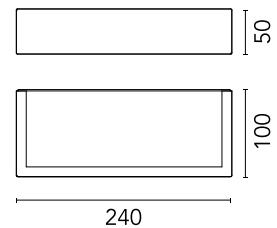

FLOS

F015E23B001 White

Mile Wall 2 Washer Up & Down Dimmable 1-10V

NEW

Designed by Antonio Citterio

LED - Power LED - 10.5W - 2x453lm - 2700K - CRI> 80

LED light source included. Integrated 220-240V ON/OFF and 1-10V or DALI dimmable electrical power. Equipped with double cable gland for electrical connection.

Are you a professional and your project needs consulting and support?

BOOK AN APPOINTMENT

Main specifications

Mounting	Wall
Environments	Outdoor wet location
LED type	Power LED
Lamp category	LED
Number of heads	1
Power (W)	10.5
System flux (lm)	2x453

Physical

Colour	White
Orientation	Fixed
Net weight (kg)	0.8
IP internal	65

Download

Mounting instructions [↓ ZIP](#)

Photometric Files

LDT / IES [↓ ZIP](#)

Technical Drawings

2D [↓ ZIP](#)