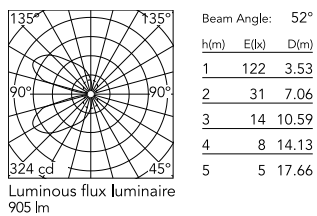

Schematic light drawing

Photometric

Lighting type	Indirect, Direct
Light distribution	Asymmetric
CCT (K)	2700
CRI>	80

Electrical

Insulation class	I
Frequency (Hz)	50-60
Main voltage (Vac)	220-240
Driver	Integrated
Dimmable	Yes
Dimming type	Dimmable 1-10V
Emergency type	No

Ecodesign and Energy Labelling

This product contains a light source of energy efficiency class D

Replaceable (LED only) light source by a professional

Replaceable control gear by a professional