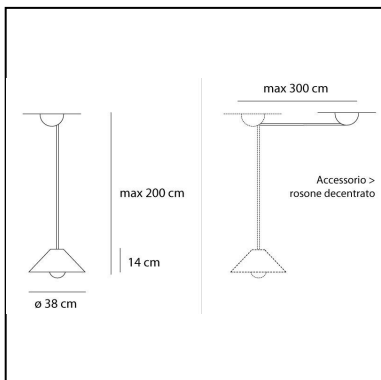

Aggregato Suspension Ø380 cono metallo piccolo

Enzo Mari

Giancarlo Fassina

IP20    Dimmerable:  +  -

LUMINAIRE

- Watt: **77W**
- Voltage: **220V-240V**

Notes

Lamp with interchangeable diffusers.

DIMENSIONS

- Height: **2000 mm**
- Diameter: **380 mm**
- Glow Wire Test: **650°**

NOT INCLUDED SOURCES

- Category: **HALO**
- Number: **1**
- Lbs: **A60**
- Watt: **77W**
- Socket: **E27**
- Color Rendering: **1a**
- Color temperature (K): **2900K**
- Duration (h): **1000h**