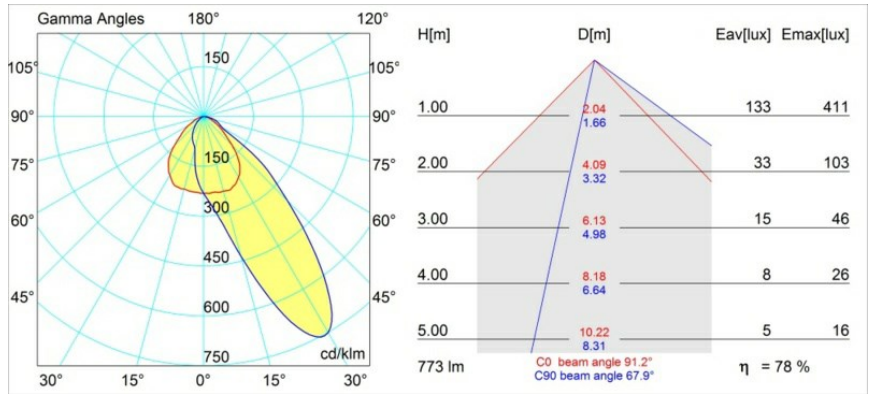

Light distribution & beam diagram