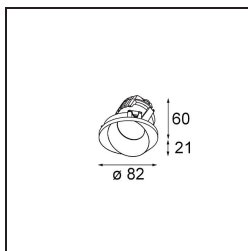

Date
Customer
Project
Type

Wink Asy Recessed 82 1x IP54 Spreadlight LED 3000K Wide Flood DE White Structure

Specifications

Material	14202109
Light Source Type	LED
LED Type	BRIDGELUX V8G6
LED technology	LED COB
CRI	Min. 90
Colour Temperature	3000K
Lifetime	L80B20 @50,000 Hours
Lamp Included	Yes
Number of Light Sources	1
Binning (SDCM)	3
Light Direction	Down
Optic	Reflector
Input Voltage	Constant Current Driver Required
Electrical Class	III
IP Rating	54
Glow wire rating (°C)	960
Indoor/Outdoor	Indoor
Application	Ceiling
Mounting	Recessed
Cut-out size (mm)	ø98
Mounting depth (mm)	100.0
Adjustability	H 355°
Distance to Lighted Object (m)	0,1
Primary Colour & Primary Finish	White, Structure
Gross weight (g)	278.0
Drive current (mA)	350 500
Min. forward voltage (Vf)	16,5 17,1
Max. forward voltage (Vf)	19,2 19,8
Connected load (W)	6,2 9,2
Delivered lumens (lm)	449 603
Efficacy (lm/W)	72 66
Glare rating	29 30
Remark	<ul style="list-style-type: none"> This is not a complete product. Recessed Ring or Wink Flange required.

TM30 & CRI diagram

Light distribution & beam diagram

Installation Accessories

- **14203009** Wink 82 flange white struc
- **14203032** Wink 82 flange black struc

- **14203030** Recessed ring dia110

■ Choose a required accessory