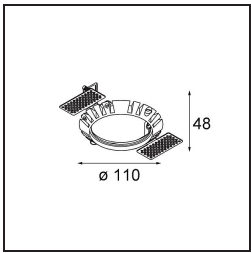

Date
Customer
Project
Type

Wink Asy Recessed 82 1x IP54 Spreadlight LED 3000K Wide Flood DE White Structure

Specifications

Material	14202109
Light Source Type	LED
LED Type	BRIDGELUX V8G6
LED technology	LED COB
CRI	Min. 90
Colour Temperature	3000K
Lifetime	L80B20 @50,000 Hours
Lamp Included	Yes
Number of Light Sources	1
Binning (SDCM)	3
Light Direction	Down
Optic	Reflector
Input Voltage	Constant Current Driver Required
Electrical Class	III
IP Rating	54
Glow wire rating (°C)	960
Indoor/Outdoor	Indoor
Application	Ceiling
Mounting	Recessed
Cut-out size (mm)	ø98
Mounting depth (mm)	100.0
Adjustability	H 355°
Distance to Lighted Object (m)	0,1
Primary Colour & Primary Finish	White, Structure
Gross weight (g)	278.0
Drive current (mA)	350 500
Min. forward voltage (Vf)	16,5 17,1
Max. forward voltage (Vf)	19,2 19,8
Connected load (W)	6,2 9,2
Delivered lumens (lm)	449 603
Efficacy (lm/W)	72 66
Glare rating	29 30
Remark	<ul style="list-style-type: none"> This is not a complete product. Recessed Ring or Wink Flange required.

Wink may be recessed and subtle, but its technical ingenuity is nothing short of remarkable. And so is its sense of humour. As its name suggests, it likes to wink at you. The streamlined design, where elegance meets high-quality finish, results in a fixture that is half hidden in the ceiling and half peeking out. Wink 82 also fits with Wink flange, a low ring around the spot.

TM30 & CRI diagram

Light distribution & beam diagram

Installation Accessories

- **14203009** Wink 82 flange white struc
- **14203032** Wink 82 flange black struc

- **14203030** Recessed ring dia110

■ Choose a required accessory