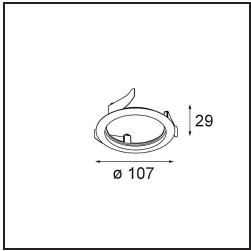

Date
Customer
Project
Type

Wink Asy Recessed 82 1x IP54 Spreadlight LED 3000K Wide Flood DE White Structure

Specifications

Material	14202109
Light Source Type	LED
LED Type	BRIDGELUX V8G6
LED technology	LED COB
CRI	Min. 90
Colour Temperature	3000K
Lifetime	L80B20 @50,000 Hours
Lamp Included	Yes
Number of Light Sources	1
Binning (SDCM)	3
Light Direction	Down
Optic	Reflector
Input Voltage	Constant Current Driver Required
Electrical Class	III
IP Rating	54
Glow wire rating (°C)	960
Indoor/Outdoor	Indoor
Application	Ceiling
Mounting	Recessed
Cut-out size (mm)	ø98
Mounting depth (mm)	100.0
Adjustability	H 355°
Distance to Lighted Object (m)	0,1
Primary Colour & Primary Finish	White, Structure
Gross weight (g)	278.0
Drive current (mA)	350 500
Min. forward voltage (Vf)	16,5 17,1
Max. forward voltage (Vf)	19,2 19,8
Connected load (W)	6,2 9,2
Delivered lumens (lm)	449 603
Efficacy (lm/W)	72 66
Glare rating	29 30
Remark	<ul style="list-style-type: none"> This is not a complete product. Recessed Ring or Wink Flange required.

Wink may be recessed and subtle, but its technical ingenuity is nothing short of remarkable. And so is its sense of humour. As its name suggests, it likes to wink at you. The streamlined design, where elegance meets high-quality finish, results in a fixture that is half hidden in the ceiling and half peeking out. Wink 82 also fits with Wink flange, a low ring around the spot.

TM30 & CRI diagram

Light distribution & beam diagram

Installation Accessories

- **14203009** Wink 82 flange white struc
- **14203032** Wink 82 flange black struc

- **14203030** Recessed ring dia110

■ Choose a required accessory