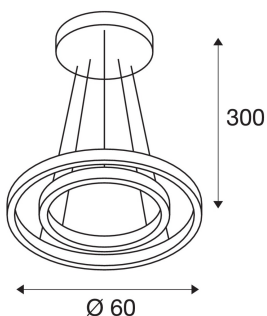

ONE DOUBLE PD DALI UP/DOWN

Indoor LED pendant light black CCT switch
2700/3000K

All all-round winner for representative spaces: subtle and modern, the new pendant lights of the ONE family will be the centre of attention. And this is doubly true in the double version. The rings can be installed classically by using the same cable lengths per ring, so that the rings hang one above the other. Alternatively, different cable lengths can be selected per ring so that the rings appear elliptically crossed. At the same time, they are low-maintenance and offer an expected lifespan of up to 30,000 hours, making them ideal not just for the hotel and catering industry but also for stylishly furnished living spaces. The lighting mood (2700/3000K) can be adjusted via CCT switch before installation. CRI>90 provides a high quality of ring-shaped light that radiates upwards and downwards, and is DALI-dimmable.

TECHNICAL DATA

Item no.:	1004767
Number of different light outlets	2
Primary nominal voltage	220-240V ~50/60Hz mA/V
Secondary power / secondary voltage	1400 mA/V
Pendant length	300.0 cm
Diameter	80.0 cm
Net weight	4.2 kg
Gross weight	4.494 kg
Safety class	I
Assembly	Surface
Assembly details	Ceiling
Dimmable	Ja
Dimming technology	DALI
Wattage	55.0 W
Lumen	2120 lm
Beam angle	130 °
Color	black