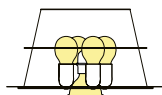

SUSPENSION L