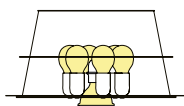

LIGHT SOURCES:

SUSPENSION XL