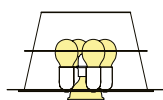

SUSPENSION L