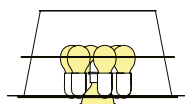

LIGHT SOURCES:

SUSPENSION XL