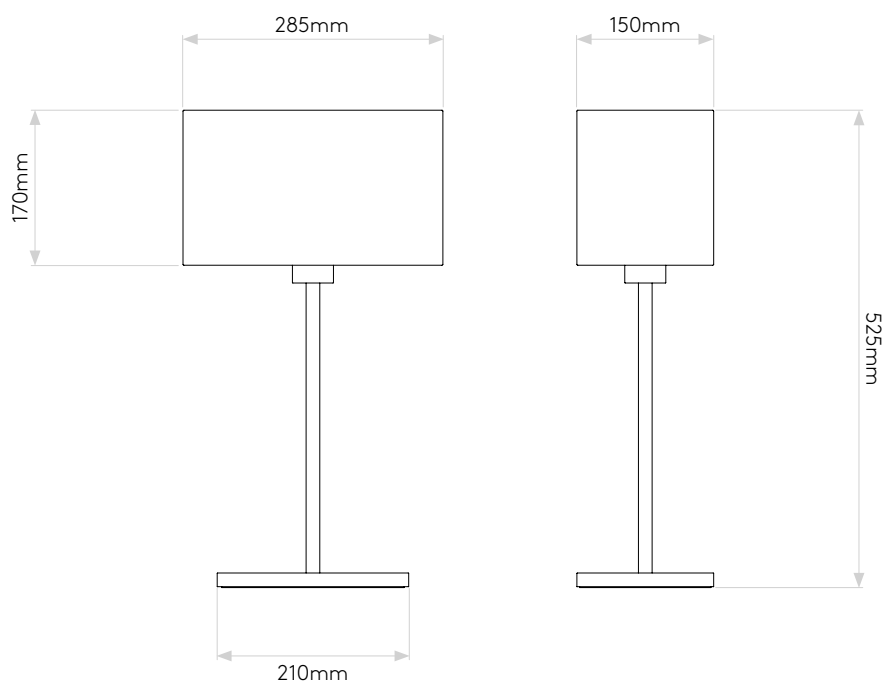

PARK LANE TABLE

astro

GENERAL

LOCATION:	Interior
CLASS:	CE (Class II)
IP RATING:	IP20
BATHROOM ZONE:	Zone 3
VOLTAGE:	Mains 230V
INSTALLATION ORIENTATION:	Not Applicable
MAIN MATERIAL:	Metal - Mild Steel
DIMENSIONS:	H: 395mm W: 210mm D: 150mm
CUT OUT HOLE:	Not Applicable
RECESS DEPTH:	Not Applicable
FIRE RATING:	Not Applicable
CABLE LENGTH:	Not Applicable
GROSS WEIGHT:	1.70Kg

LAMP

LIGHT SOURCE:	E27/ES
MAXIMUM WATTAGE:	60W MAX
LAMP INCLUDED:	No
MAXIMUM LAMP LENGTH:	190mm
R9:	Lamp Dependent
MACADAM ELLIPSE:	Not Applicable
TILT ADJUSTABLE ANGLE:	Not Applicable
ROTATION ADJUSTABLE ANGLE:	Not Applicable
AVERAGE LIFESPAN:	Lamp Dependent
L70:	Not Applicable
BEAM ANGLE:	Lamp Dependent

With Shade

Without Shade

Please note that some dimensions may vary slightly due to manufacturing tolerances, this includes cable entry and fixing holes

Veuillez noter que certaines dimensions peuvent varier légèrement en raison des tolérances de fabrication, y compris l'entrée de câble et les trous de fixation.