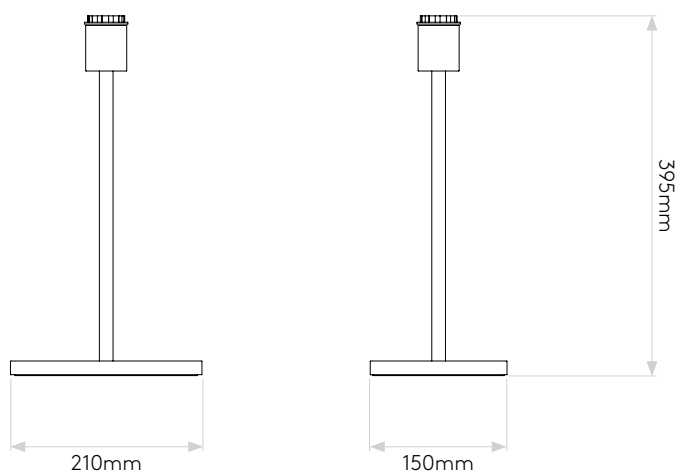

Please note that some dimensions may vary slightly due to manufacturing tolerances, this includes cable entry and fixing holes

Veuillez noter que certaines dimensions peuvent varier légèrement en raison des tolérances de fabrication, y compris l'entrée de câble et les trous de fixation.

Bitte beachten Sie, dass die Maße Fertigungstoleranzen unterliegen und daher in geringem Umfang von der angegebenen Größe abweichen können. Dies gilt auch für Kabeleingänge und Befestigungslöcher.

Si prega notare che possono esserci piccole variazioni in alcune dimensioni dovute alle tolleranze di produzione, queste includono l'ingresso del cavo e i fori di fissaggio.