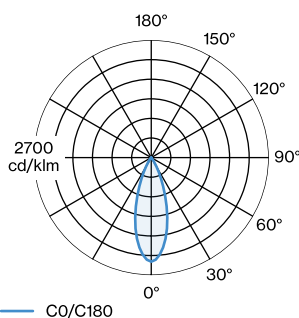

LICHTVERDELING