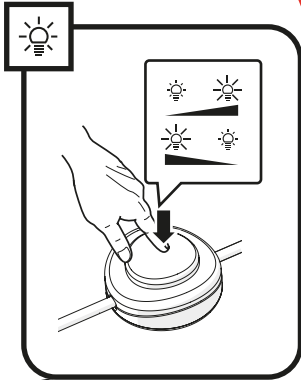

Artemide®

DISCOVERY FLOOR

design
Ernesto Gismondi

Artemide App
Quick Starting Guide

5

RGBW

6

TW