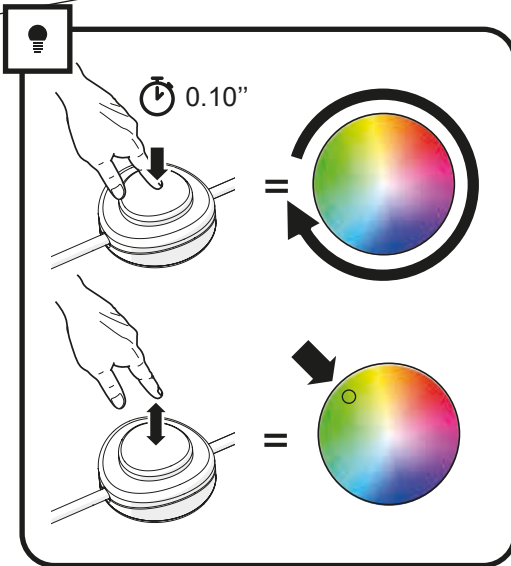

Artemide®

DISCOVERY FLOOR

design
Ernesto Gismondi

Artemide App
Quick Starting Guide

5

RGBW

6

TW