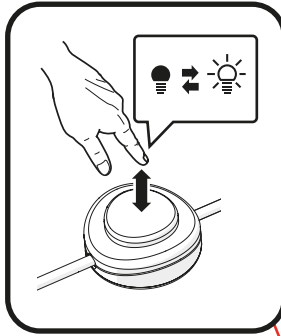

Artemide®

DISCOVERY FLOOR

design
Ernesto Gismondi

Artemide App
Quick Starting Guide

5

RGBW

6

TW