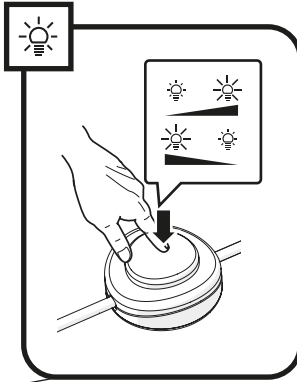

Artemide®

DISCOVERY FLOOR

design
Ernesto Gismondi

Artemide App
Quick Starting Guide

5

RGBW

6

TW