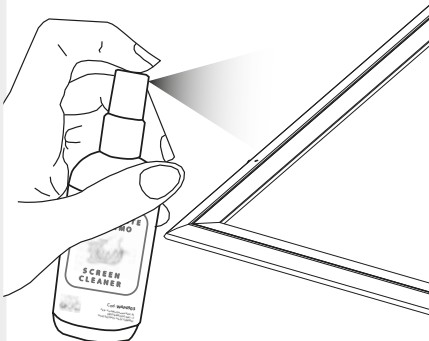

7

For USA and Canada only

GET IT ON
Google Play

Download on the
App Store

Artemide App
Starting Guide

1

WAP4903

2