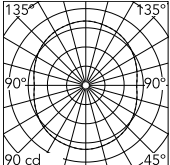

Physical

Colour	Black
Length (mm)	250
Cord length (mm)	4000
Canopy dimension (mm)	45
Canopy width (mm)	187
Net weight (kg)	10.2
Package height (mm)	0
Package width (mm)	0
Package length (mm)	0
Package volume (m3)	0.21
IP internal	20

Download

Mounting instructions	↓ PDF
Mounting instructions	↓ PDF
Spare Parts	↓ PDF

Photometric Files

LDT / IES	↓ ZIP
-----------	-----------------------

Technical Drawings

3D	↓ ZIP
Bim	↓ ZIP

Schematic light drawing