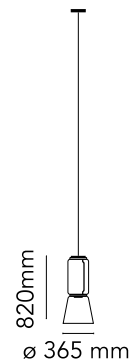

FLOS

■ F0268000 Black

Noctambule Suspension 1 Low Cylinder Cone

Designed by Konstantin Grcic, 2019

36W - 973lm - 2700K - CRI> 90

Hanging lamps consisting of interconnecting glass modules reaching a length of 3,2 mt. (126.77") with 4 mt. (157.48") suspended power cable. Cylindrical and semi-spherical transparent blown glass structure, suspended die cast aluminium ring connector, hydroformed steel internal lateral arm and injection moulded optical opal silicone outer ring diffusers. The power supply unit within the ceiling rose can be used as a dimmer to adjust the light intensity by 10% to 100% in either direction by means of the 0-10/1-10V, PUSH, DALI control.

Are you a professional and your project needs consulting and support?

[BOOK AN APPOINTMENT](#)

Main specifications

EAN	8059607000625
Mounting	Suspension
Environments	Indoor dry location
Light Source Type	LED
LED type	LED Module
Power (W)	36
System flux (lm)	973

Physical

Colour	Black
Length (mm)	250
Cord length (mm)	4000
Canopy dimension (mm)	45
Canopy width (mm)	187
Net weight (kg)	10.2
Package height (mm)	0
Package width (mm)	0
Package length (mm)	0
Package volume (m3)	0.21
IP internal	20