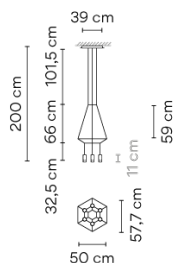

## 0307

Design By Arik Levy

Wireflow designed by Arik Levy. A hanging lamp which reviews and updates the chandelier look through an exercise of simplification that explores its essence and enhances its outline with great delicacy and at the same time a strong formal presence. Its appearance, as a structure of fine cables finished with eight LED terminals, discretely connects with classic chandelier models, taking this type of lamp to a new, groundbreaking and futuristic dimension. Employing CREA product configurator software, the design can be modified to adapt to your specific project requirements.

## Model Sheet

**Optional : Extra cable length**  
Min. quantity, upcharge and extra lead time apply [EN]

|                              |  |
|------------------------------|--|
| <b>Finish</b>                | 04 Black<br>RAL 9005   |
| <b>LED temperature color</b> | 2700 K / 3000 K / 3500 K   |
| <b>Dimming</b>               | DALI 1-10V Push / CASAMBI  |
| <b>Installation type</b>     | Surface Canopy   |
| <b>Materials</b>             | Ceiling rose: Steel<br>Body: Aluminum<br>Horizontal rods: Steel  |
| <b>Light source</b>          | 6 x LED 4,48W 350mA<br>   |
| <b>LED</b>                   | CRI>80 2942 lm 108<br>2700 K / 3000 K / 3500 K   |
| <b>Driver</b>                | Constant Current 350 110~240<br>V V 50~60 Hz HZ<br>  <b>Dimmable</b> <b>LED</b><br><b>IP20</b> <b>Bi-volt</b> <b>50-60Hz</b> |
| <b>Application</b>           | Hanging lamps  |
| <b>Packaging</b>             | 2 Box<br>0.6 m x 0.6 m x 0.27 m<br>Gross weight 9.6<br>Net weight 8.64<br>Vol. 0.1558  |

### Photometric Data

|                          |         |
|--------------------------|---------|
| <b>Efficiency</b>        | 40.11%  |
| <b>Coordinate System</b> | CG      |
| <b>Total Flux</b>        | 2941.60 |
| <b>Maximum Value</b>     | 53.87   |