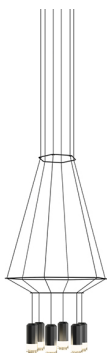

## 0307

Design By Arik Levy

Wireflow designed by Arik Levy. A hanging lamp which reviews and updates the chandelier look through an exercise of simplification that explores its essence and enhances its outline with great delicacy and at the same time a strong formal presence. Its appearance, as a structure of fine cables finished with eight LED terminals, discretely connects with classic chandelier models, taking this type of lamp to a new, groundbreaking and futuristic dimension. Employing CREA product configurator software, the design can be modified to adapt to your specific project requirements.

## Model Sheet

**Optional : Extra cable length**  
Min. quantity, upcharge and extra lead time apply [EN]

|                              |  |
|------------------------------|--|
| <b>Finish</b>                | 04 Black<br>RAL 9005   |
| <b>LED temperature color</b> | 2700 K / 3000 K / 3500 K   |
| <b>Dimming</b>               | DALI 1-10V Push / CASAMBI  |
| <b>Installation type</b>     | Surface Canopy   |
| <b>Materials</b>             | Ceiling rose: Steel<br>Body: Aluminum<br>Horizontal rods: Steel  |
| <b>Light source</b>          | 6 x LED 4,48W 350mA<br>   |
| <b>LED</b>                   | CRI>80 2942 lm 108<br>2700 K / 3000 K / 3500 K   |
| <b>Driver</b>                | Constant Current 350 110~240<br>V V 50~60 Hz HZ<br>  <b>Dimmable</b> <b>LED</b><br><b>IP20</b> <b>Bi-volt</b> <b>50-60Hz</b> |
| <b>Application</b>           | Hanging lamps  |
| <b>Packaging</b>             | 2 Box<br>0.6 m x 0.6 m x 0.27 m<br>Gross weight 9.6<br>Net weight 8.64<br>Vol. 0.1558  |