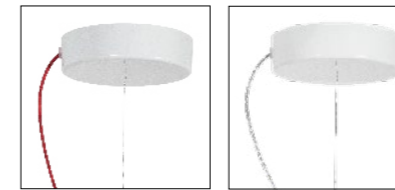

VELI SUSPENSION

by Adriano Rachele

Compendium page 196

PRODUCT	DIMENSIONS	COLOUR	CODE		
SUSPENSION LARGE Bulbs E26: 4 X 12W LED Filament Dimmable with: Dimmable bulbs Made of: Opalflex® / Lentiflex® / Goldflex® / Steelflex® / Copperflex® With: Magnetic System® Weight: net 4,6 - gross 12,6 lb Package: 24 x 24 x h 25,2 in		☐ OPAL	VELSL00WHT01T00000US		
		☒ PLUM	VELSL00PRP01T00000US		
		☒ CHARCOAL	VELSL00BLK01T00000US		
		☒ COUTURE RED WIRE	VELSL00CTR01R00000US		
		☒ COUTURE TRSP. WIRE	VELSL00CTR01T00000US		
		☐ PRISMA	VELSL00PRS01T00000US		
		☐ SILVER	VELSL00SLV01T00000US		
		☐ COPPER	VELSL00CPP01T00000US		
		☐ GOLD	VELSL00GLD01T00000US		
		LIGHT SOURCE: 			
SUSPENSION Bulbs E26: 2 X 12W LED Filament Dimmable with: Dimmable bulbs Made of: Opalflex® / Lentiflex® / Goldflex® / Steelflex® / Copperflex® With: Magnetic System® Weight: net 2,5 - gross 5,7 lb Package: 21,7 x 22,4 x h 9,1 in		☐ OPAL	VELSS00WHT01T00000US		
		☒ PLUM	VELSS00PRP01T00000US		
		☒ CHARCOAL	VELSS00BLK01T00000US		
		☒ COUTURE RED WIRE	VELSS00CTR01R00000US		
		☒ COUTURE TRSP. WIRE	VELSS00CTR01T00000US		
		☐ PRISMA	VELSS00PRS01T00000US		
		☐ SILVER	VELSS00SLV01T00000US		
		☐ COPPER	VELSS00CPP01T00000US		
		☐ GOLD	VELSS00GLD01T00000US		
		LIGHT SOURCE: 			

CANOPY DETAILS

COUTURE