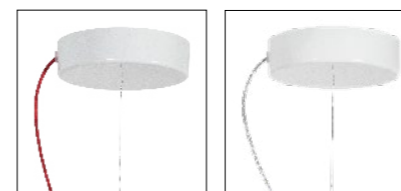

## FINISHES

FOLIAGE  
RED WIRE

FOLIAGE  
TRANSP. WIRE

PRODUCT	DIMENSIONS	COLOUR	CODE
<b>SUSPENSION LARGE</b> Bulbs E26: 4 X 12W LED Filament Dimmable with: Dimmable bulbs Made of: Opalflex® With: Magnetic System® Weight: net 4,6 - gross 12,6 lb Package: 24 x 24 x h 25,2 in		FOLIAGE RED WIRE	VELSL00FLG01R00000US
		FOLIAGE TRSP. WIRE	VELSL00FLG01T00000US
<b>SUSPENSION</b> Bulbs E26: 2 X 12W LED Filament Dimmable with: Dimmable bulbs Made of: Opalflex® With: Magnetic System® Weight: net 2,5 - gross 5,7 lb Package: 21,7 x 22,4 x h 9,1 in		FOLIAGE RED WIRE	VELSS00FLG01R00000US
		FOLIAGE TRSP. WIRE	VELSS00FLG01T00000US

## CANOPY DETAILS

VELI FOLIAGE

LARGE- MEDIUM: Ø 12 cm x h. 3,2 cm (Ø 4-3/4" x h. 1-1/4")

Red wrapped electric wire - Available also with transparent cable  
 Cavo calzato rosso - Disponibile anche con cavo trasparente