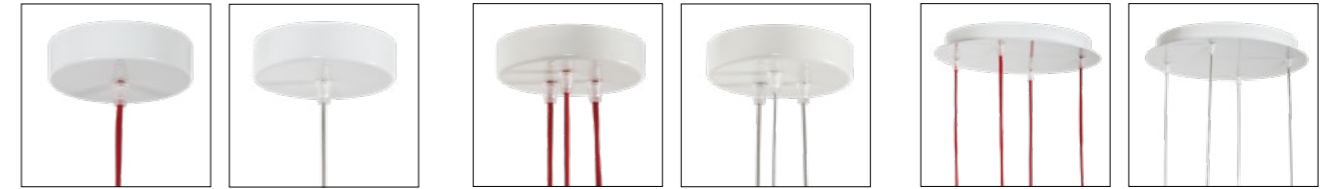

VELI MINI SUSPENSION by Adriano Rachele

Compendium page 198

PRODUCT / PRODOTTO	DIMENSIONS / MISURE	COLOUR / COLORE	CODE / CODICE
MINI SINGLE SUSPENSION Bulbs E27: 1 X 12W LED Filament Dimmable with: Dimmable bulbs Made of: Opalflex® With: Magnetic System® Weight: net Kg 0,6 - gross Kg 1,2 Package: 32 x 32 x h. 25 cm LIGHT SOURCE: BOTTOM VIEW		☐ COUTURE RED WIRE	VELXSXS0CTR01RMS000EU
		☐ COUTURE TRSP. WIRE	VELXSXS0CTR01TMS000EU
MINI TRIO SUSPENSION Bulbs E27: 3 X 12W LED Filament Dimmable with: Dimmable bulbs Made of: Opalflex® With: Magnetic System® Weight: net Kg 1,6 - gross Kg 5 Package: 64 x 62 x h. 34 cm LIGHT SOURCE: BOTTOM VIEW		☐ COUTURE RED WIRE	VELSM00CTR01RMT000EU
		☐ COUTURE TRSP. WIRE	VELSM00CTR01TMT000EU
MINI QUARTET SUSPENSION Bulbs E27: 4 X 12W LED Filament Dimmable with: Dimmable bulbs Made of: Opalflex® With: Magnetic System® Weight: net Kg 2 - gross Kg 5 Package: 64 x 62 x h. 34 cm LIGHT SOURCE: BOTTOM VIEW		☐ COUTURE RED WIRE	VELSM00CTR01RMQ000EU
		☐ COUTURE TRSP. WIRE	VELSM00CTR01TMQ000EU

CANOPY DETAILS

MINI SINGLE

MINI TRIO

MINI QUARTET

VELI MINI SINGLE COUTURE Ø 12 cm x h. 3,2 cm (Ø 4-3/4" x h. 1-1/4")

VELI MINI TRIO COUTURE Ø 14 cm x h. 3 cm (Ø 5-1/2" x h. 1")

VELI MINI QUARTET COUTURE Ø 31,5 / 27,5 cm x h. 3,2 cm (Ø 12-1/4" / 10 3/4" x h. 1-1/4")

Red wrapped electric wire - Available also with transparent cable

Cavo calzato rosso - Disponibile anche con cavo trasparente

6m. cable kit must be ordered with lamp purchase

Kit Cavi da 6m da richiedere tassativamente in fase di ordine

Multiple installation kit on request

Kit di installazione multipla su richiesta