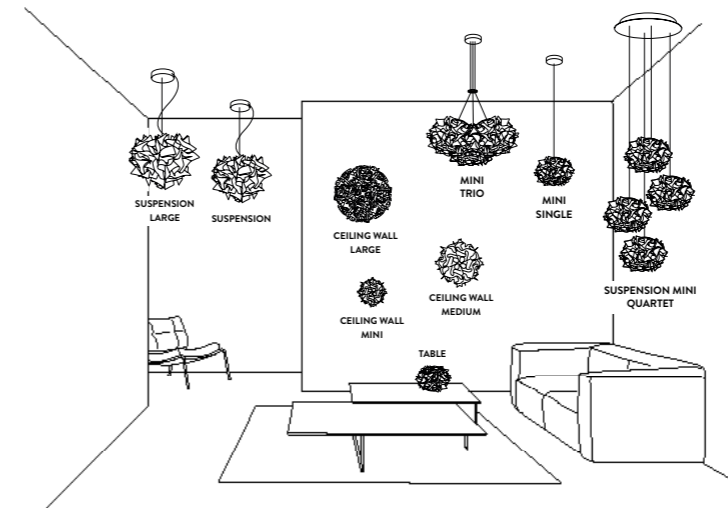

VELI ENTIRE COLLECTION