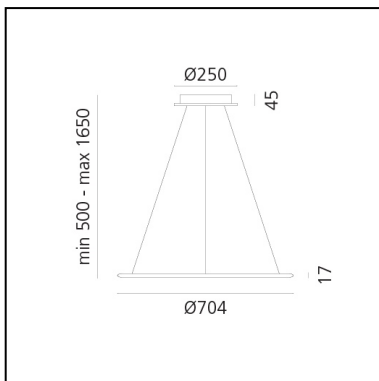

## LUMINAIRE

- Watt: **40W**
- Voltage: **220-240V**
- Delivered lumen output: **2857lm**
- CCT: **3000K**
- Efficiency: **55%**
- Efficacy: **71.44lm/W**
- CRI: **90**
- Dimmable Typology: **Push/DALI**

## DIMENSIONS

- Height: **17 mm**
- Diameter: **704 mm**
- Base Diameter: **250 mm**
- Max Height from ceiling: **1650 mm**
- Glow Wire Test: **650°**

## SOURCES INCLUDED

- Category: **Led**
- Number: **7**
- Watt: **5.4W**
- Delivered lumen output: **648lm**
- Color temperature (K): **3000K**
- CRI: **90**
- Color Tolerance: **MacAdam 3SDCM**
- Efficacy: **120lm/W**
- Service Life: **50000-L70**