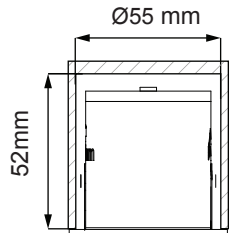

# Smart 48 LED GE

128600XX-128601XX-128602XX  
 128700XX-128701XX-128702XX  
 128800XX-128801XX-128802XX

Lamptype:LED

1

Ø44mm  
 (gips/gypsum/gypse/gips/yeso/gesso/rinc)  
 Ø46mm  
 (hout/wood/bois/Holz/madera/legno/древесины)

2

350mA - min 2,5Vf - max 3Vf - 0,95W  
 500mA - min 2,5Vf - max 3Vf - 1,38W

Serial connection

1 2 3 X

3

Twist counterclockwise to put through hole  
 then twist clockwise to fixate

4

- Drivers: see driver matrix - latest version on website  
[www.supermodular.com](http://www.supermodular.com) or check sales contact