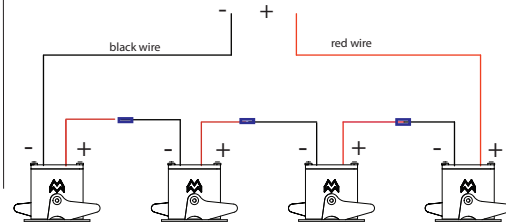

# Smart 48 LED GE

128600XX-128601XX-128602XX  
 128700XX-128701XX-128702XX  
 128800XX-128801XX-128802XX

Lamptype:LED

1

Ø44mm  
 (gips/gypsum/gypse/gips/yeso/gesso/rinc)  
 Ø46mm  
 (hout/wood/bois/Holz/madera/legno/древесины)

2

350mA - min 2,5Vf - max 3Vf - 0,95W  
 500mA - min 2,5Vf - max 3Vf - 1,38W

Serial connection

1 2 3 X

3

Twist counterclockwise to put through hole  
 then twist clockwise to fixate

4

- Drivers: see driver matrix - latest version on website  
[www.supermodular.com](http://www.supermodular.com) or check sales contact

CAN BE USED WITH

-Surface Tubed: 129000XX  
 -Gypkit: 12290730  
 -Conbox: 10889530