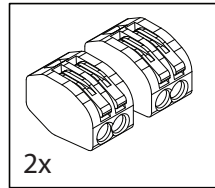

# Smart 48 LED GE

128600XX-128601XX-128602XX  
 128700XX-128701XX-128702XX  
 128800XX-128801XX-128802XX

Lamptype:LED

1

Ø44mm  
 (gips/gypsum/gypse/gips/yeso/gesso/rinc)  
 Ø46mm  
 (hout/wood/bois/Holz/madera/legno/древесины)

2

350mA - min 2,5Vf - max 3Vf - 0,95W  
 500mA - min 2,5Vf - max 3Vf - 1,38W

Serial connection

1 2 3 X

3

Twist counterclockwise to put through hole  
 then twist clockwise to fixate

4

- Drivers: see driver matrix - latest version on website  
[www.supermodular.com](http://www.supermodular.com) or check sales contact