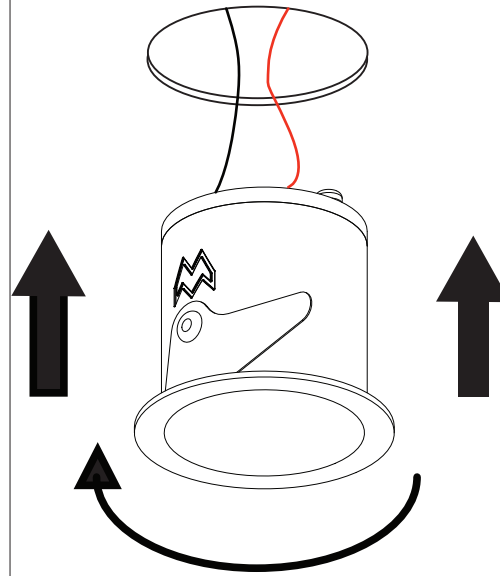

2

350mA - min 2,5Vf - max 3Vf - 0,95W  
 500mA - min 2,5Vf - max 3Vf - 1,38W

Serial connection

1 2 3 X

3

Twist counterclockwise to put through hole  
 then twist clockwise to fixate

4

- Drivers: see driver matrix - latest version on website  
[www.supermodular.com](http://www.supermodular.com) or check sales contact

CAN BE USED WITH

-Surface Tubed: 129000XX  
 -Gypkit: 12290730  
 -Conbox: 10889530