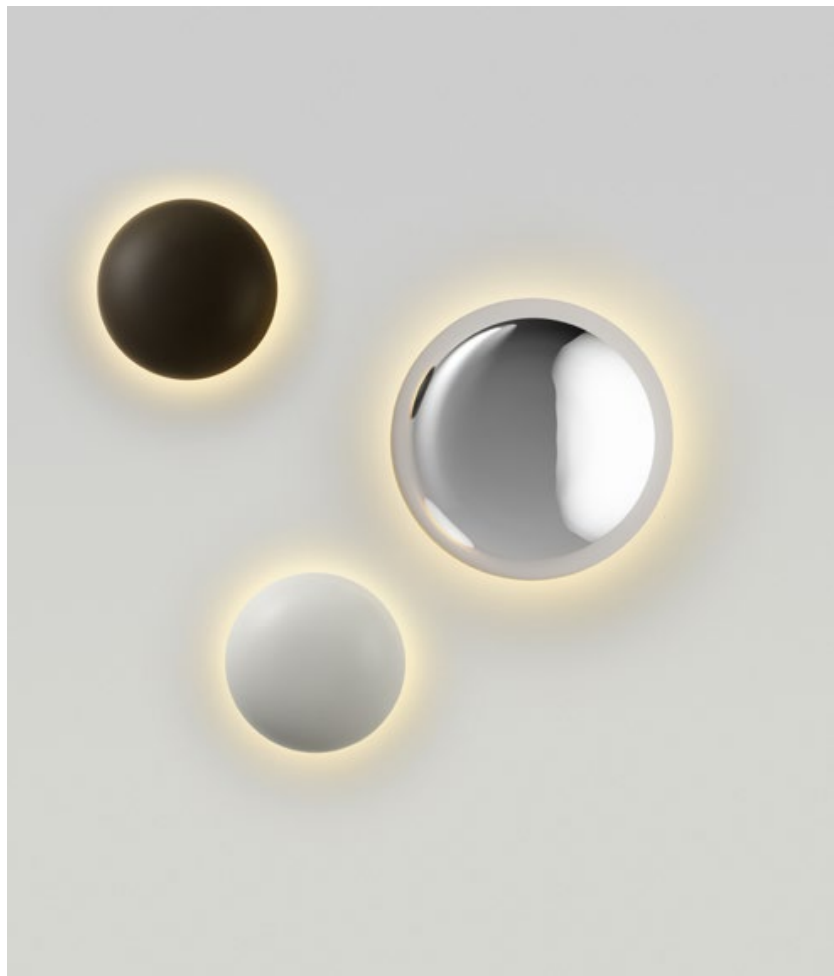

# **Babila**

## **Marco Zanuso Jr**

**marset**

Babila 18

Babila 28

Babila 18/ 28

LED COB 8W 230V 2700K CRI90  
Light source - 544lm  
(included)

Diffuser in polished stainless steel AISI 316L, with white finish interior.

- Polished stainless steel
- White (RAL 9010)
- Brown (RAL 8019)

- [Download](#) Assembly instructions
- [Download](#) Energy label
- [Download](#) 2D
- [Download](#) 3D
- [Download](#) Photometric data

info@marset.com  
www.marset.com

Babila demonstrates that, when it comes to a design, the material can be as important as the shape. This new outdoor wall sconce is of polished stainless steel, with a rounded mirror producing a panoramic reflection of the surroundings.