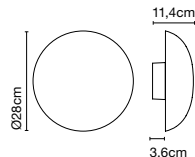

## **Marco Zanuso Jr**

**marset**

Babila 18

Babila 28

Babila 18/ 28

LED COB 8W 230V 2700K CRI90  
Light source - 544lm  
(included)

Diffuser in polished stainless steel AISI 316L, with white finish interior.