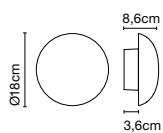

## **Marco Zanuso Jr**

**marset**

Babila 18

Babila 28

Babila 18/ 28

LED COB 8W 230V 2700K CRI90  
Light source - 544lm  
(included)

Diffuser in polished stainless steel AISI 316L, with white finish interior.