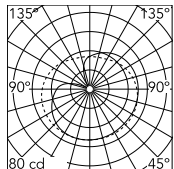

Schematic light drawing

Luminous flux Luminaire
689 lm

Photometric

Lighting type	Total
Light distribution	Asymmetric

Electrical

Insulation class	I
Frequency (Hz)	50/60
Main voltage (Vac)	220-250
LED voltage Vf (Vdc)	null
Dimmable	Yes
Dimming interface	Remote Dimmable (Dimmer Not Included)
Batteries inside	No