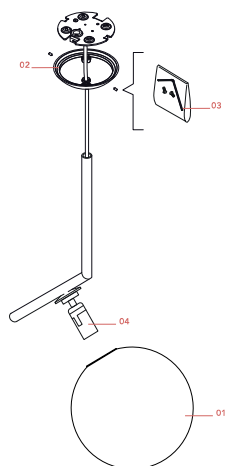

Colour	Black
Length (mm)	200
Cord length (mm)	2700
Canopy dimension (mm)	32
Canopy width (mm)	113
Net weight (kg)	1.95
Package height (mm)	0
Package width (mm)	0
Package length (mm)	0
Package volume (m3)	0.05
IP internal	20

RF32767

LED Lamp 9W E14 220-240V
2700K T28

NOT INCLUDED

RF32768

LED Lamp 9W E14 220-240V
3000K T28

Spare Parts

- | | | |
|-----|-----------------------------------|-----------|
| 02. | S1/S2 black ceiling rose assembly | RF3170330 |
| 03. | Kit with screws and allen key | RF3160100 |
| 04. | E14 lamp holder assembly | RF3170100 |