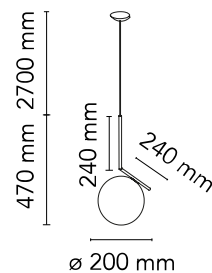

FLOS

■ F3175030 Black

IC Lights S1

Designed by Michael Anastassiades, 2014

Halogen - 60W

Suspension lamp providing diffused light. Frame in brass, chrome, red burgundy or black. Blown glass opal diffuser.

Are you a professional and your project needs consulting and support?

[BOOK AN APPOINTMENT](#)

Main specifications

Mounting	Suspension
Environments	Indoor dry location
Light Source Type	Bulb
Lamp category	Halogen
Lamp holders	E14
Iicos	HSGS
Number of heads	1
Power (W)	60

Physical

Colour	Black
Length (mm)	200
Cord length (mm)	2700
Canopy dimension (mm)	32
Canopy width (mm)	113
Net weight (kg)	1.95
Package height (mm)	0
Package width (mm)	0
Package length (mm)	0
Package volume (m3)	0.05
IP internal	20