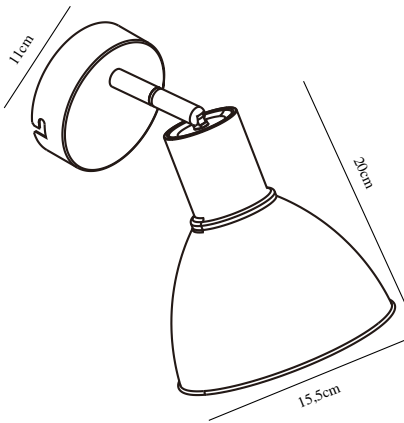

POP | WALL LIGHT | BEIGE

45841009

nordlux®

Voltage (V): 220-240 Volt
IP degree: IP20
Maximum bulb wattage (W): 18W
Class (Class 1, Class 2, Class 3):
Class 2 (Double isolated)
Bulb base: E27
Switch placement: On the cable
Parallel connection: False

Primary material: Metal
Color of the cable: White
Length of the cable (cm): 150
Surface material of the cable:
Plastic
Is the cable replaceable: True
Color: Beige

Height (cm): 20
Width (cm): 19
Shade Diameter (cm): 15.5
Length (cm): 19
Tilt Angle (°): 90
Turning Angle (°): 320

EAN: 5704924011528
TUN: 2276922
Item Number: 45841009
Pcs Per Master Carton: 3

Sales Box Height (cm): 19.3
Sales Box Width (cm): 21
Sales Box Depth (cm): 16
Sales Box Volume m³: 0.0065
Product net weight (kg): 0.54

• Contemporary and simple style • Adjustable lamp head for a directional light

Pop is a stylish, streamlined lighting design in a soft, matte finish. The brass detail on top adds an elegant touch to the classic shade. The wall lamp has an adjustable lamp head for a directional light and will hang beautifully beside your bed, sofa or above the kitchen counter.