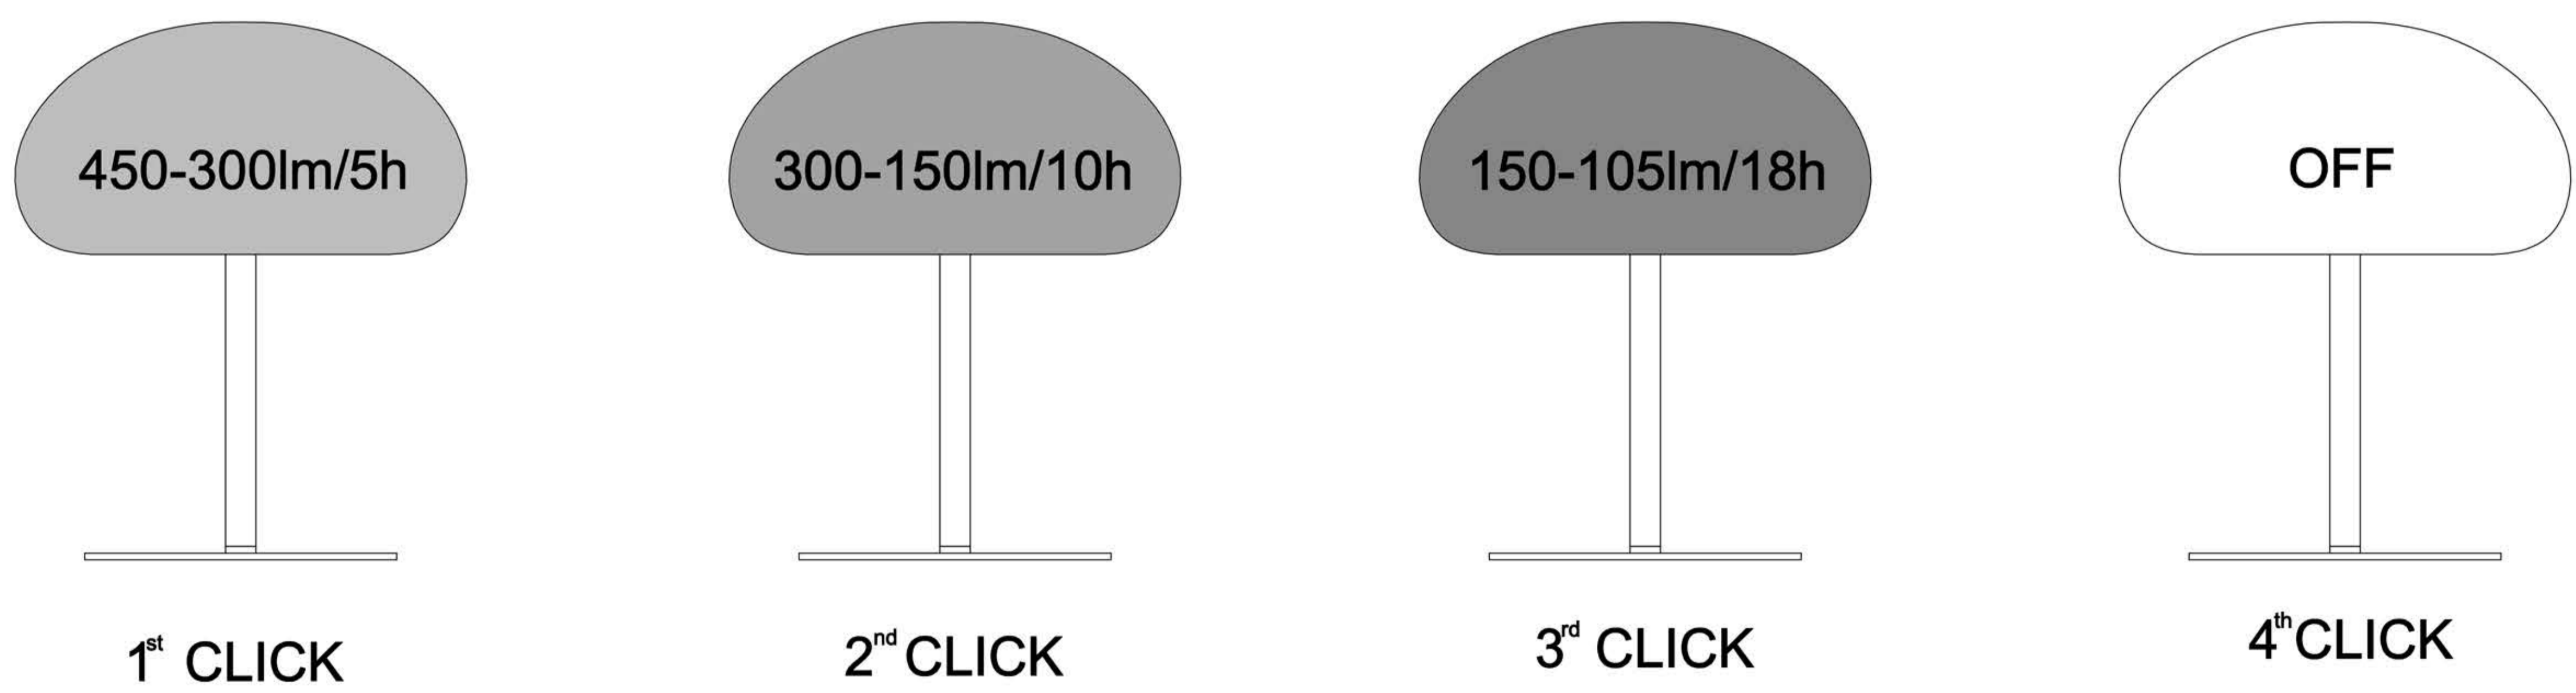

#### Warning

\* This luminaire has been designed to be used in operating temperatures between -20° and +45°C. If luminaire is used in other ambient temperatures, the life of the battery may be reduced and not work properly. Don't leave this product under direct sunlight.