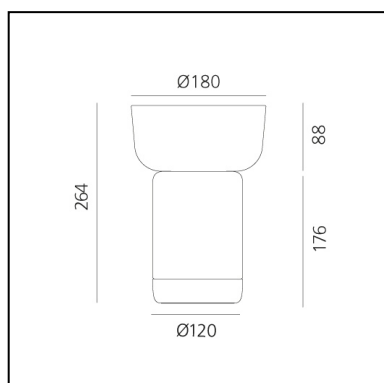

Bontà + Grey Bowl

Davide Oldani

Attila Veress

LUMINAIRE

- Watt: **2,4W**
- Delivered lumen output: **242lm**
- CCT: **2700K**
- Efficiency: **72%**
- Efficacy: **100lm/W**
- CRI: **80**
- Dimmer Typology: **Slider Dimmer**

FEATURES

- Product Code: **0150270A**
- Colour: **Grey**
- Installation: **Table**
- Material: **Glass, Tecnopolymer**
- Series: **Design Collection**
- design by: **Davide Oldani, Attila Veress**

DIMENSIONS

- Height: **264 mm**
- Diameter: **180 mm**