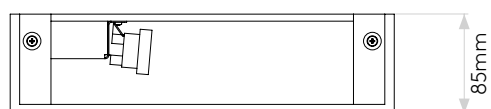

Please note that some dimensions may vary slightly due to manufacturing tolerances, this includes cable entry and fixing holes

Veillez noter que certaines dimensions peuvent varier légèrement en raison des tolérances de fabrication, y compris l'entrée de câble et les trous de fixation.

Bitte beachten Sie, dass die Maße Fertigungstoleranzen unterliegen und daher in geringem Umfang von der angegebenen Größe abweichen können. Dies gilt auch für Kabeleingänge und Befestigungslöcher.

Si prega notare che possono esserci piccole variazioni in alcune dimensioni dovute alle tolleranze di produzione, queste includono l'ingresso del cavo e i fori di fissaggio.