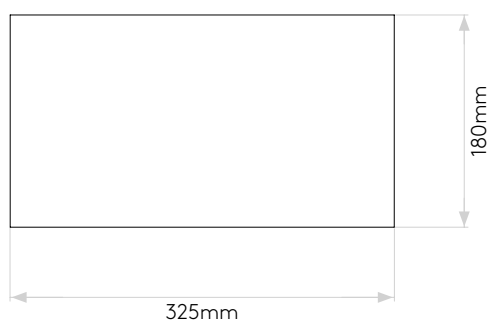

Please note that some dimensions may vary slightly due to manufacturing tolerances, this includes cable entry and fixing holes

Veillez noter que certaines dimensions peuvent varier légèrement en raison des tolérances de fabrication, y compris l'entrée de câble et les trous de fixation.

Bitte beachten Sie, dass die Maße Fertigungstoleranzen unterliegen und daher in geringem Umfang von der angegebenen Größe abweichen können. Dies gilt auch für Kabeleingänge und Befestigungslöcher.

Si prega notare che possono esserci piccole variazioni in alcune dimensioni dovute alle tolleranze di produzione, queste includono l'ingresso del cavo e i fori di fissaggio.