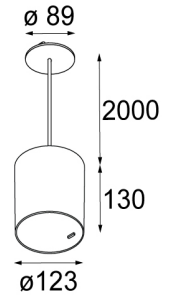

Art. Nr. 12741009

SPECIFICATIONS

Lamp	1x LED Array		
Gear / Transfo	LED gear not incl.		
Cut-out size	ø 108 h 100		
Weight	0.522kg		
Min. distance	0.1		
IP	IP20		
Glow wire test	960°		
Lifetime	L80 B20 @ 50.000 hrs		
CRI	90		
Power supply	350mA	500mA	700mA
	31Vf	32Vf	34Vf
Connected load	11W	16.25W	23.6W
Lumen	1019lm	1397lm	1858lm
Efficacy	93lm/W	86lm/W	79lm/W
UGR	19	20	21
Adjustability	Not Applicable		
Remark	! 3500K on request ! can be combined with Smart mask, Smart surface box, Smart surface tubed, Smart surface tubed suspension		

GYPKIT

12290530 | GYPKIT 190X190 - Ø108

RECESSED RING ø127 H100

Smart surface tubed 115 LED dali GI white struc

Smart surface tubed suspension 115 LED dali GI white struc

Smart surface tubed suspension 115 LED GE white struc