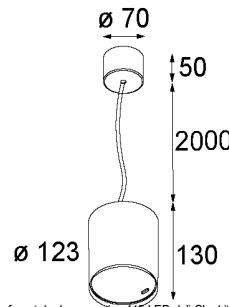

Art. Nr. 12741009

SPECIFICATIONS

Lamp	1x LED Array		
Gear / Transfo	LED gear not incl.		
Cut-out size	ø 108 h 100		
Weight	0.522kg		
Min. distance	0.1		
IP	IP20		
Glow wire test	960°		
Lifetime	L80 B20 @ 50.000 hrs		
CRI	90		
Power supply	350mA	500mA	700mA
	31Vf	32Vf	34Vf
Connected load	11W	16.25W	23.6W
Lumen	1019lm	1397lm	1858lm
Efficacy	93lm/W	86lm/W	79lm/W
UGR	19	20	21
Adjustability	Not Applicable		
Remark	! 3500K on request ! can be combined with Smart mask, Smart surface box, Smart surface tubed, Smart surface tubed suspension		

GYPKIT

12290530 | GYPKIT 190X190 - Ø108

RECESSED RING ø127 H100

Smart surface tubed 115 LED dali GI white struc

Smart surface tubed suspension 115 LED dali GI white struc

Smart surface tubed suspension 115 LED GE white struc