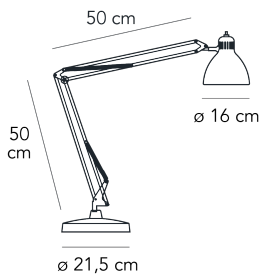

Table lamp with direct light not dimmable. Rotating on/off switch placed on the diffuser head. Adjustable base and body made of painted metal. Black power cable and plug. Plug-in power supply with interchangeable plugs (UK- USA- UE- CHN). Integrated led.