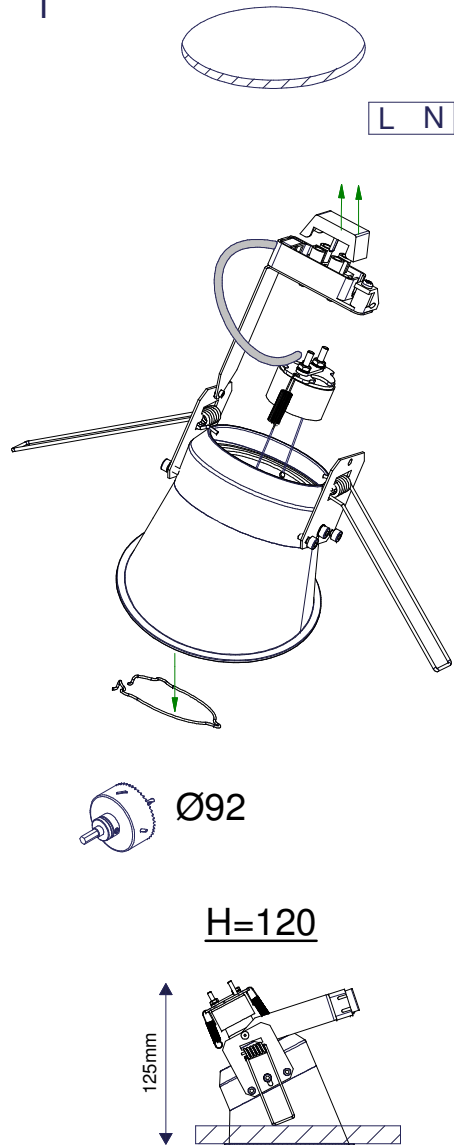

Asy lotis adjustable ES50 / LED

108815XX

Lamptype : GU10

Fitting : QPAR 16 max. 50W

1

2

3

4

If halogen lamp:
max 50W

If retrofit LED lamp:
only suitable for short version

CAN BE USED WITH

12290330
Gypkit 190X190XDIA92