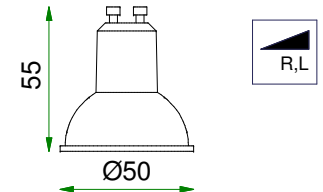

Asy lotis adjustable ES50 / LED

108815XX

Lamptype : GU10

Fitting : QPAR 16 max. 50W

1

2

3

4

If halogen lamp:
max 50W

If retrofit LED lamp:
only suitable for short version

CAN BE USED WITH

12290330
Gypkit 190X190XDIA92