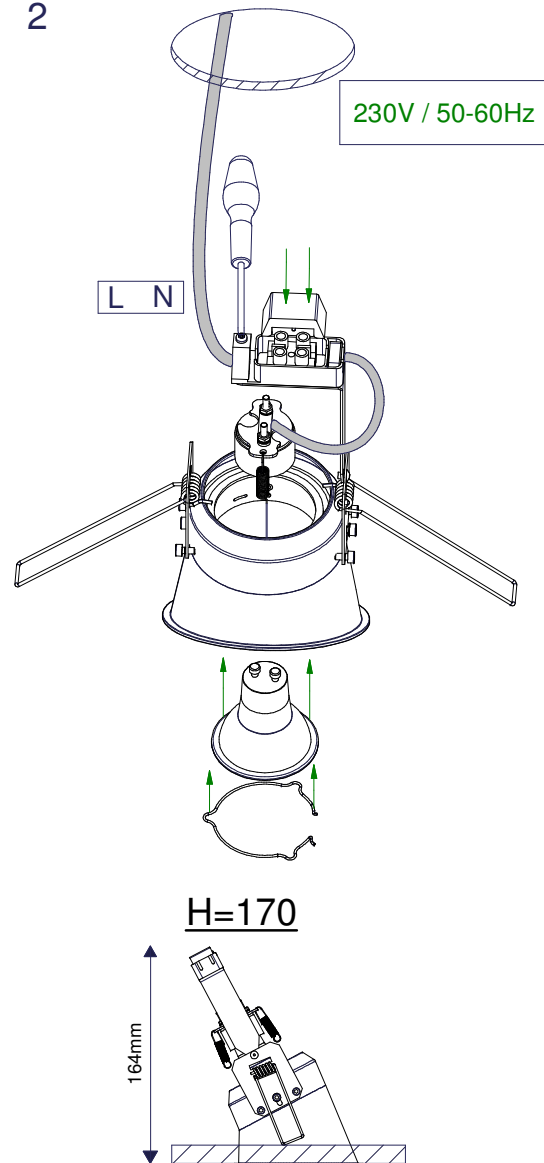

Asy lotis adjustable ES50 / LED

108815XX

Lamptype : GU10

Fitting : QPAR 16 max. 50W

1

2

3

4

If halogen lamp:
max 50W

If retrofit LED lamp:
only suitable for short version

CAN BE USED WITH

12290330
Gypkit 190X190XDIA92