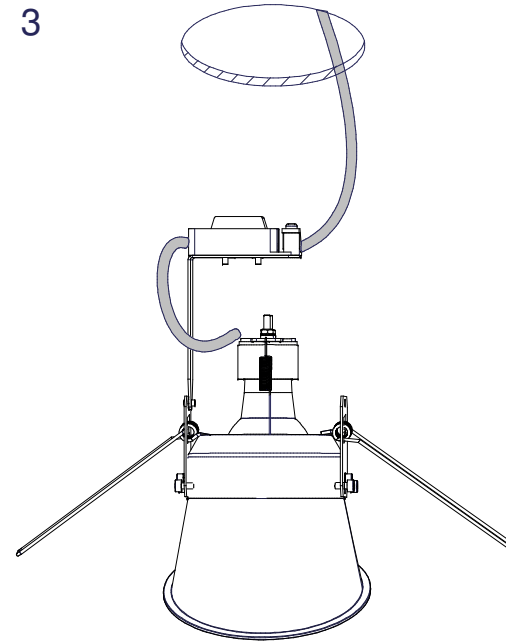

Asy lotis adjustable ES50 / LED

108815XX

Lamptype : GU10

Fitting : QPAR 16 max. 50W

1

2

3

4

If halogen lamp:
max 50W

If retrofit LED lamp:
only suitable for short version

CAN BE USED WITH

12290330
Gypkit 190X190XDIA92