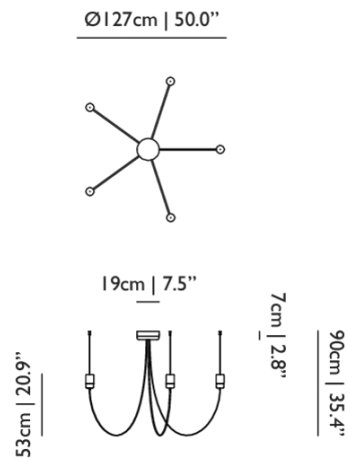

Detailing

The Gravity Chandelier lets you choose its diameter and where the light travels.

Colours

Black

Gravity Chandelier / 5

Dimensions

Product

WIDTH 127cm | 50"
HEIGHT 90cm | 35.4"
DEPTH 127cm | 50"
DIAMETER 127cm | 50"
WEIGHT NETTO 6kg | 13.23lbs

Packaging

WIDTH 67.5cm | 26.6"
HEIGHT 45.5cm | 17.9"
CUBAGE 0.21m³ | 7.32ft³
LENGTH 67.5cm | 26.6"
WEIGHT 10kg | 22.05lbs

Technical CE / cULus

ADDITIONAL

Compatible with our Wireless Wall Switch, for quick and easy dimming that gives you full control over the light output.

COLOUR TEMPERATURE

2614 K

CRI

89

LIGHT DIRECTION

All directions

LIGHT OUTPUT

1025 lm

EEL

0.23

EFFICIENCY

56.94 lm/W

Gravity Chandelier / 7

Dimensions

Product

WIDTH 127cm | 50"
HEIGHT 90cm | 35.4"
DEPTH 127cm | 50"
DIAMETER 127cm | 50"
WEIGHT NETTO 7kg | 15.43lbs