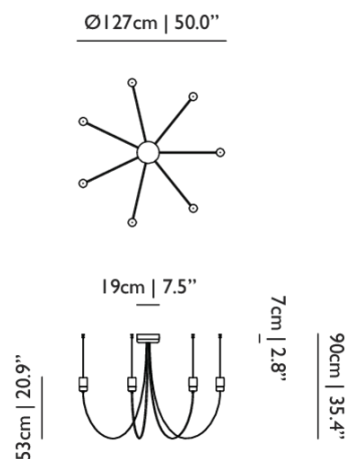

Packaging

WIDTH 67.5cm | 26.6"
HEIGHT 45.5cm | 17.9"
CUBAGE 0.21m³ | 7.32ft³
LENGTH 67.5cm | 26.6"
WEIGHT 10kg | 22.05lbs

Technical CE / cULus

ADDITIONAL

Compatible with our Wireless Wall Switch, for quick and easy dimming that gives you full control over the light output.

COLOUR TEMPERATURE

2614 K

CRI

89

LIGHT DIRECTION

All directions

LIGHT OUTPUT

1025 lm

EEL

0.23

EFFICIENCY

56.94 lm/W

Gravity Chandelier / 7

Dimensions

Product

WIDTH 127cm | 50"
HEIGHT 90cm | 35.4"
DEPTH 127cm | 50"
DIAMETER 127cm | 50"
WEIGHT NETTO 7kg | 15.43lbs

Packaging

WIDTH 67.5cm | 26.6"
HEIGHT 45.5cm | 17.9"
CUBAGE 0.21m³ | 7.32ft³
LENGTH 67.5cm | 26.6"
WEIGHT 12kg | 26.46lbs

Technical CE / cULus

ADDITIONAL

Compatible with our Wireless Wall Switch, for quick and easy dimming that gives you full control over the light output.