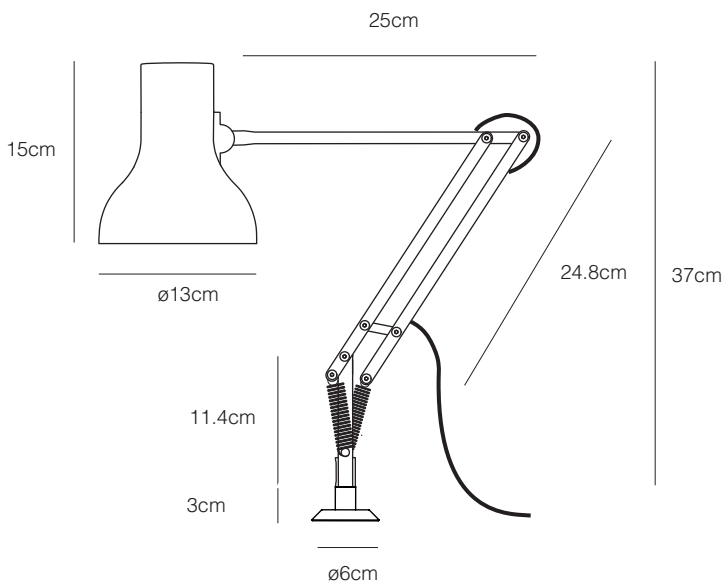

Materials

- Matt painted finish
- Aluminium shade
- Aluminium arms
- Chrome plated fittings
- Insert has steel and aluminium construction
- IP20 rating
- Anglepoise® constant tension spring technology

Dimensions

- Shade diameter: 13cm
- Shade height: 15cm
- Max reach: 50cm (from base to shade)
- Cable length: 180cm
- Lamp Packaging (L x W x H): 23cm x 16.5cm x 46.5cm
- Lamp Packaged Weight: 2.79kg
- Insert Packaging (L x W x H): 6.5cm x 3.5cm x 6.5cm
- Insert Packaged Weight: 0.12kg

Electrical

- Voltage 220/240V, 50/60Hz
- Class II - Double insulated
- Note: Bulb weight critical for balance. Approximate bulb weight 25-45g
- Integrated shade switch
- Plug: 2-pin Europlug to CEE 7/16
- E27 lamp holder
- Maximum permitted bulb: 20W CFL / 10W LED E27
- Supplied with compatible 6W LED E27 bulb
 - Luminous Intensity: 470lm
 - Life: 15,000 Hours
 - Non-dimmable
 - Colour Temperature: 2700K
 - CRI (Ra): 80