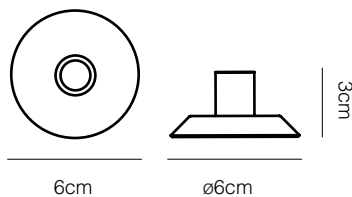

Type 75™ Mini

Desk Lamp with Desk Insert

ANGLEPOISE®

Type 75™ Mini Collection | Technical Sheet

Launched In 2011 | Designed by Sir Kenneth Grange

Product

Lamp with Insert - Slate Grey
Lamp with Insert - Alpine White
Lamp with Insert - Jet Black

Accessories are colour-matched.
Lamps with accessories come with a table base.

Description

Our compact Type Range Desk Insert allows you to hard mount our Type 75™Mini to your desk, making it ideal for any office, commercial or domestic, where space is at a premium.

Materials

- Matt painted finish
- Aluminium shade
- Aluminium arms
- Chrome plated fittings
- Insert has steel and aluminium construction
- IP20 rating
- Anglepoise® constant tension spring technology

Dimensions

- Shade diameter: 13cm
- Shade height: 15cm
- Max reach: 50cm (from base to shade)
- Cable length: 180cm
- Lamp Packaging (L x W x H): 23cm x 16.5cm x 46.5cm
- Lamp Packaged Weight: 2.79kg
- Insert Packaging (L x W x H): 6.5cm x 3.5cm x 6.5cm
- Insert Packaged Weight: 0.12kg

Electrical

- Voltage 220/240V, 50/60Hz
- Class II - Double insulated
- Note: Bulb weight critical for balance. Approximate bulb weight 25-45g
- Integrated shade switch
- Plug: 2-pin Europlug to CEE 7/16
- E27 lamp holder
- Maximum permitted bulb: 20W CFL / 10W LED E27
- Supplied with compatible 6W LED E27 bulb
  - Luminous Intensity: 470lm
  - Life: 15,000 Hours
  - Non-dimmable
  - Colour Temperature: 2700K
  - CRI (Ra): 80

Bulb included