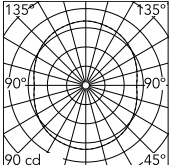

Physical

Colour	Black
Length (mm)	250
Cord length (mm)	4000
Canopy dimension (mm)	45
Canopy width (mm)	187
Net weight (kg)	14.9
Package height (mm)	0
Package width (mm)	0
Package length (mm)	0
Package volume (m3)	0.26
IP internal	20

Download

Mounting instructions	↓ PDF
Mounting instructions	↓ PDF
Spare Parts	↓ PDF

Photometric Files

LDT / IES	↓ ZIP
-----------	-----------------------

Technical Drawings

3D	↓ ZIP
Bim	↓ ZIP

Schematic light drawing