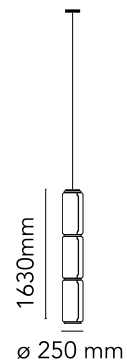

FLOS

■ F0264000 Black

Noctambule Suspension 3 High Cylinder

Designed by Konstantin Grcic, 2019

36W - 1202lm - 2700K - CRI> 90

Hanging lamps consisting of interconnecting glass modules reaching a length of 3,2 mt. (126.77") with 4 mt. (157.48") suspended power cable. Cylindrical and semi-spherical transparent blown glass structure, suspended die cast aluminium ring connector, hydroformed steel internal lateral arm and injection moulded optical opal silicone outer ring diffusers. The power supply unit within the ceiling rose can be used as a dimmer to adjust the light intensity by 10% to 100% in either direction by means of the 0-10/1-10V, PUSH, DALI control.

Are you a professional and your project needs consulting and support?

[BOOK AN APPOINTMENT](#)

Main specifications

EAN	8059607000557
Mounting	Suspension
Environments	Indoor dry location
Light Source Type	LED
LED type	LED Module
Power (W)	36
System flux (lm)	1202

Physical

Colour	Black
Length (mm)	250
Cord length (mm)	4000
Canopy dimension (mm)	45
Canopy width (mm)	187
Net weight (kg)	14.9
Package height (mm)	0
Package width (mm)	0
Package length (mm)	0
Package volume (m3)	0.26
IP internal	20