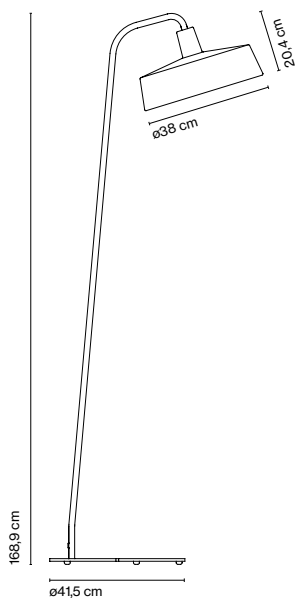

Soho

Joan Gaspar

marset

Soho 38 P

Soho 38 P

LED SMD 7,8W 700mA
2700K 1066lm (included)

Black electrical cord.

* DALI / DSI