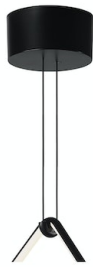

# FLOS

■ F0407030 Black

## Arrangements Round Medium

Designed by Michael Anastassiades, 2018

35W - 1770lm - 2700K

Diffuse light suspended lighting device. Body in extruded, curved NC-machined and black powder-coated aluminium, diffuser in platinum optical silicone. Each component can be connected to the power pack by means of an electrical and mechanical connection system designed for customisable product set-up. Roses available with two powers: lamp with power under 70W and lamp with power under 190W. Class III roses also available for installations with remote power supply: "surface" version for installations on cement, "recessed" version for plasterboard ceilings. The electronics integrated in the rose enables use of dimming systems: push, 1-10, potentiometer, DALI. In the absence of these systems, the light flow can be set with the push system included in the rose. Cable length 2.4m

## Accessories & Power Supply

REQUIRED

F0416030

Arrangements Small Rose

REQUIRED

F0415030

Arrangements Big Rose

REQUIRED