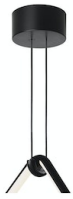

Accessories & Power Supply

REQUIRED

F0416030

Arrangements Small Rose