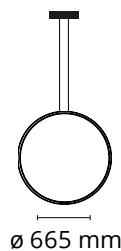

## Arrangements Round Medium

Designed by Michael Anastassiades, 2018

35W - 1770lm - 2700K

Diffuse light suspended lighting device. Body in extruded, curved NC-machined and black powder-coated aluminium, diffuser in platinum optical silicone. Each component can be connected to the power pack by means of an electrical and mechanical connection system designed for customisable product set-up. Roses available with two powers: lamp with power under 70W and lamp with power under 190W. Class III roses also available for installations with remote power supply: "surface" version for installations on cement, "recessed" version for plasterboard ceilings. The electronics integrated in the rose enables use of dimming systems: push, 1-10, potentiometer, DALI. In the absence of these systems, the light flow can be set with the push system included in the rose. Cable length 2.4m

### Physical

Colour	Black
Length (mm)	665
Cord length (mm)	2500
Net weight (kg)	0.75
Package height (mm)	40
Package width (mm)	780
Package length (mm)	750
Package volume (m3)	0.02
IP internal	20