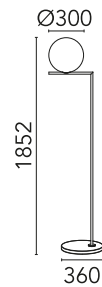

Bulb not included. 5-m cable with Schuko IP44 plug suitable for outdoor use. Backlit floor dimmer switch on the IP65 cable enables ON/OFF function and brightness regulation 30-100% (with dimmable LED bulb).

Are you a professional and your project needs consulting and support?

[BOOK AN APPOINTMENT](#)