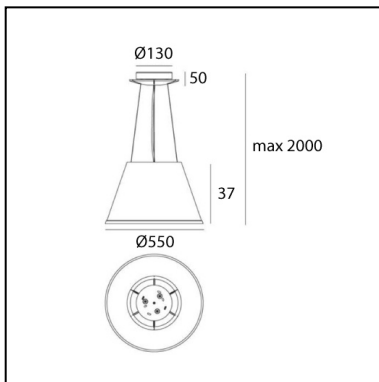

Choose Mega Suspension - White

Matteo Thun & Partners

IP20    Dimmerable:  +  -

LUMINAIRE

- Watt: **39W**
- Voltage: **220V-240V**
- Delivered lumen output: **3766lm**

DESCRIPTION

The diffuser, which characterises this lamp family with its materials and texture, can be tilted by 30° and rotated on its own axis to direct the light for reading in Choose Floor, while it remains fixed in the Mega version.

FEATURES

- Product Code: **1124110A**
- Colour: **White**
- Installation: **Suspension**
- Material: **Parchment Paper, polycarbonate**
- Series: **Design Collection**
- Environment: **Indoor**
- Area contract: **Hospitality**
- Emission: **Diffused And Direct**
- design by: **Matteo Thun & Partners**

DIMENSIONS

- Height: **370 mm**
- Diameter: **550 mm**
- Base Diameter: **130 mm**
- Max Height from ceiling: **2000 mm**
- Glow Wire Test: **750°**

SOURCES NOT INCLUDED

- Category: **LED RETROFIT**
- Number: **3**
- Watt: **15W**
- Socket: **E27**