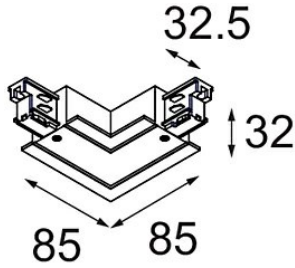

Date _____
Customer _____
Project _____
Type _____

Connector track recessed 90° inside white shiny

Specifications

Material	11242001
Lamp Included	No
Number of Light Sources	0
Input Voltage	230V
Electrical Class	I
IP Rating	20
Glow wire rating (°C)	960
Indoor/Outdoor	Indoor
Adjustability	Not Applicable
Primary Colour & Primary Finish	White,
Gross weight (g)	190.0