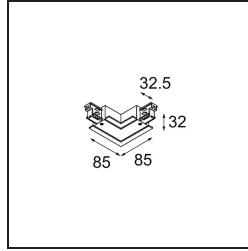

Date _____
Customer _____
Project _____
Type _____

Connector track recessed 90° inside white shiny

Specifications

Material	11242001
Lamp Included	No
Number of Light Sources	0
Input Voltage	230V
Electrical Class	I
IP Rating	20
Glow wire rating (°C)	960
Indoor/Outdoor	Indoor
Adjustability	Not Applicable
Primary Colour & Primary Finish	White,
Gross weight (g)	190.0