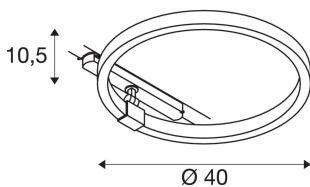

TECHNICAL DATA

Item no.:	1004771
Primary nominal voltage	220-240V ~50/60Hz mA/V
Secondary power / secondary voltage	350 mA/V
Height	10.5 cm
Diameter	40.0 cm
Net weight	0.75 kg
Gross weight	0.803 kg
Safety class	II
Assembly details	Track Ceiling
Dimmable	Ja
Dimming technology	DALI
Wattage	15.2 W
Lumen	670 lm
Colour temperature	4000 Kelvin
Beam angle	170 °
Color	black
CRI	>90