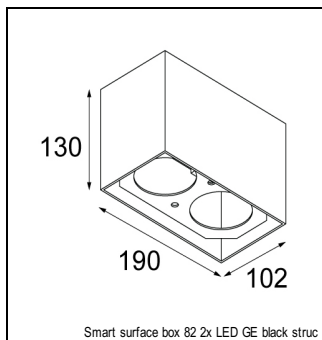

SURFACE-BOX

12516132	SMART SURFACE BOX 82 2X LED GE BLACK STRUC
12516109	SMART SURFACE BOX 82 2X LED GE WHITE STRUC
12516009	SMART SURFACE BOX 82 1X LED GE WHITE STRUC
12516032	SMART SURFACE BOX 82 1X LED GE BLACK STRUC

SURFACE-TUBED

12845009	SMART SURFACE TUBED 82 LARGE LED GE WHITE STRUC
12845032	SMART SURFACE TUBED 82 LARGE LED GE BLACK STRUC
12845024	SMART SURFACE TUBED 82 LARGE LED GE BRUSHED ALU
12843309	SMART SURFACE TUBED 82 XL LED GE WHITE STRUC
12843332	SMART SURFACE TUBED 82 XL LED GE BLACK STRUC
12842809	SMART SURFACE TUBED SUSPENSION 82 LARGE LED GE WHITE STRUC
12842832	SMART SURFACE TUBED SUSPENSION 82 LARGE LED GE BLACK STRUC
12842909	SMART SURFACE TUBED SUSPENSION 82 XL LED GE WHITE STRUC
12842932	SMART SURFACE TUBED SUSPENSION 82 XL LED GE BLACK STRUC

SMART-TUBED-WALL

12846609	SMART SURFACE TUBED WALL 82 SMALL 1X LED GE WHITE STRUC
12846632	SMART SURFACE TUBED WALL 82 SMALL 1X LED GE BLACK STRUC
12846009	SMART SURFACE TUBED WALL 82 X-LARGE 1X LED GE WHITE STRUC
12846032	SMART SURFACE TUBED WALL 82 X-LARGE 1X LED GE BLACK STRUC
12846709	SMART SURFACE TUBED WALL 82 X-LARGE 2X LED GE WHITE STRUC
12846732	SMART SURFACE TUBED WALL 82 X-LARGE 2X LED GE BLACK STRUC
12846409	SMART SURFACE TUBED WALL 82 LARGE 1X LED GE WHITE STRUC
12846432	SMART SURFACE TUBED WALL 82 LARGE 1X LED GE BLACK STRUC

HUE-BRIDGE

70000616	HUE BRIDGE EU
70000617	HUE BRIDGE UK

HUE-DEVICE

70000152	HUE DIMMER SWITCH
70000615	HUE TAP SWITCH

ACCESSORIES

HUE-DEVICE

70008054	HUE SENSOR

HUE-BULB

70000621	HUE TUNABLE WHITE GU10 BULB 5.5W