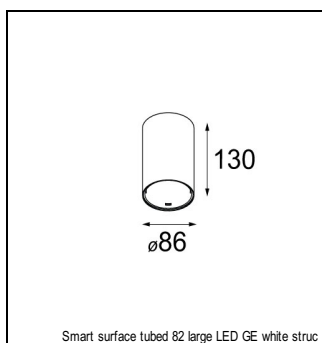

SURFACE-BOX

12516132	SMART SURFACE BOX 82 2X LED GE BLACK STRUC
12516109	SMART SURFACE BOX 82 2X LED GE WHITE STRUC
12516009	SMART SURFACE BOX 82 1X LED GE WHITE STRUC
12516032	SMART SURFACE BOX 82 1X LED GE BLACK STRUC

SURFACE-TUBED

12845009	SMART SURFACE TUBED 82 LARGE LED GE WHITE STRUC
12845032	SMART SURFACE TUBED 82 LARGE LED GE BLACK STRUC
12845024	SMART SURFACE TUBED 82 LARGE LED GE BRUSHED ALU
12843309	SMART SURFACE TUBED 82 XL LED GE WHITE STRUC
12843332	SMART SURFACE TUBED 82 XL LED GE BLACK STRUC
12842809	SMART SURFACE TUBED SUSPENSION 82 LARGE LED GE WHITE STRUC
12842832	SMART SURFACE TUBED SUSPENSION 82 LARGE LED GE BLACK STRUC
12842909	SMART SURFACE TUBED SUSPENSION 82 XL LED GE WHITE STRUC
12842932	SMART SURFACE TUBED SUSPENSION 82 XL LED GE BLACK STRUC

SMART-TUBED-WALL

12846609	SMART SURFACE TUBED WALL 82 SMALL 1X LED GE WHITE STRUC
12846632	SMART SURFACE TUBED WALL 82 SMALL 1X LED GE BLACK STRUC
12846009	SMART SURFACE TUBED WALL 82 X-LARGE 1X LED GE WHITE STRUC
12846032	SMART SURFACE TUBED WALL 82 X-LARGE 1X LED GE BLACK STRUC
12846709	SMART SURFACE TUBED WALL 82 X-LARGE 2X LED GE WHITE STRUC
12846732	SMART SURFACE TUBED WALL 82 X-LARGE 2X LED GE BLACK STRUC
12846409	SMART SURFACE TUBED WALL 82 LARGE 1X LED GE WHITE STRUC
12846432	SMART SURFACE TUBED WALL 82 LARGE 1X LED GE BLACK STRUC

HUE-BRIDGE

70000616	HUE BRIDGE EU
70000617	HUE BRIDGE UK

HUE-DEVICE

70000152	HUE DIMMER SWITCH
70000615	HUE TAP SWITCH

ACCESSORIES

HUE-DEVICE

70008054	HUE SENSOR

HUE-BULB

70000621	HUE TUNABLE WHITE GU10 BULB 5.5W