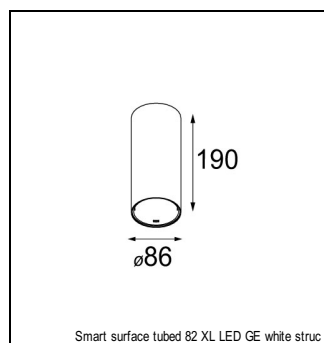

SURFACE-BOX

12516132	SMART SURFACE BOX 82 2X LED GE BLACK STRUC
12516109	SMART SURFACE BOX 82 2X LED GE WHITE STRUC
12516009	SMART SURFACE BOX 82 1X LED GE WHITE STRUC
12516032	SMART SURFACE BOX 82 1X LED GE BLACK STRUC

SURFACE-TUBED

12845009	SMART SURFACE TUBED 82 LARGE LED GE WHITE STRUC
12845032	SMART SURFACE TUBED 82 LARGE LED GE BLACK STRUC
12845024	SMART SURFACE TUBED 82 LARGE LED GE BRUSHED ALU
12843309	SMART SURFACE TUBED 82 XL LED GE WHITE STRUC
12843332	SMART SURFACE TUBED 82 XL LED GE BLACK STRUC
12842809	SMART SURFACE TUBED SUSPENSION 82 LARGE LED GE WHITE STRUC
12842832	SMART SURFACE TUBED SUSPENSION 82 LARGE LED GE BLACK STRUC
12842909	SMART SURFACE TUBED SUSPENSION 82 XL LED GE WHITE STRUC
12842932	SMART SURFACE TUBED SUSPENSION 82 XL LED GE BLACK STRUC

SMART-TUBED-WALL

12846609	SMART SURFACE TUBED WALL 82 SMALL 1X LED GE WHITE STRUC
12846632	SMART SURFACE TUBED WALL 82 SMALL 1X LED GE BLACK STRUC
12846009	SMART SURFACE TUBED WALL 82 X-LARGE 1X LED GE WHITE STRUC
12846032	SMART SURFACE TUBED WALL 82 X-LARGE 1X LED GE BLACK STRUC
12846709	SMART SURFACE TUBED WALL 82 X-LARGE 2X LED GE WHITE STRUC
12846732	SMART SURFACE TUBED WALL 82 X-LARGE 2X LED GE BLACK STRUC
12846409	SMART SURFACE TUBED WALL 82 LARGE 1X LED GE WHITE STRUC
12846432	SMART SURFACE TUBED WALL 82 LARGE 1X LED GE BLACK STRUC

HUE-BRIDGE

70000616	HUE BRIDGE EU
70000617	HUE BRIDGE UK

HUE-DEVICE

70000152	HUE DIMMER SWITCH
70000615	HUE TAP SWITCH

ACCESSORIES

HUE-DEVICE

70008054	HUE SENSOR

HUE-BULB

70000621	HUE TUNABLE WHITE GU10 BULB 5.5W