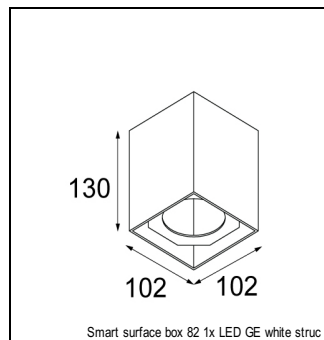

SURFACE-BOX

12516132	SMART SURFACE BOX 82 2X LED GE BLACK STRUC
12516109	SMART SURFACE BOX 82 2X LED GE WHITE STRUC
12516009	SMART SURFACE BOX 82 1X LED GE WHITE STRUC
12516032	SMART SURFACE BOX 82 1X LED GE BLACK STRUC

SURFACE-TUBED

12845009	SMART SURFACE TUBED 82 LARGE LED GE WHITE STRUC
12845032	SMART SURFACE TUBED 82 LARGE LED GE BLACK STRUC
12845024	SMART SURFACE TUBED 82 LARGE LED GE BRUSHED ALU
12843309	SMART SURFACE TUBED 82 XL LED GE WHITE STRUC
12843332	SMART SURFACE TUBED 82 XL LED GE BLACK STRUC
12842809	SMART SURFACE TUBED SUSPENSION 82 LARGE LED GE WHITE STRUC
12842832	SMART SURFACE TUBED SUSPENSION 82 LARGE LED GE BLACK STRUC
12842909	SMART SURFACE TUBED SUSPENSION 82 XL LED GE WHITE STRUC
12842932	SMART SURFACE TUBED SUSPENSION 82 XL LED GE BLACK STRUC

SMART-TUBED-WALL

12846609	SMART SURFACE TUBED WALL 82 SMALL 1X LED GE WHITE STRUC
12846632	SMART SURFACE TUBED WALL 82 SMALL 1X LED GE BLACK STRUC
12846009	SMART SURFACE TUBED WALL 82 X-LARGE 1X LED GE WHITE STRUC
12846032	SMART SURFACE TUBED WALL 82 X-LARGE 1X LED GE BLACK STRUC
12846709	SMART SURFACE TUBED WALL 82 X-LARGE 2X LED GE WHITE STRUC
12846732	SMART SURFACE TUBED WALL 82 X-LARGE 2X LED GE BLACK STRUC
12846409	SMART SURFACE TUBED WALL 82 LARGE 1X LED GE WHITE STRUC
12846432	SMART SURFACE TUBED WALL 82 LARGE 1X LED GE BLACK STRUC

HUE-BRIDGE

70000616	HUE BRIDGE EU
70000617	HUE BRIDGE UK

HUE-DEVICE

70000152	HUE DIMMER SWITCH
70000615	HUE TAP SWITCH

ACCESSORIES

HUE-DEVICE

70008054	HUE SENSOR

HUE-BULB

70000621	HUE TUNABLE WHITE GU10 BULB 5.5W