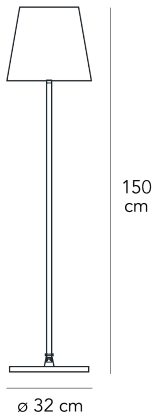

Floor lamp with diffused light dimmable with sliding switch. Frame made of brushed nickel-plated metal. Diffuser made of white blown glass with satin-finish. Black power cable, dimmer and plug. European two-pole plug. Bulb not included.