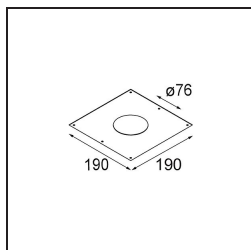

Date
Customer
Project
Type

Lotis Round Asy Recessed 82 1x GU10 Black Matt

Specifications

Material	10880602
Light Source Type	GU10
Lifetime	40,000 Hours
Lamp Included	No
Number of Light Sources	1
Light Direction	Down
Optic	Collimator
Input Voltage	230V
Electrical Class	II
IP Rating	20
Glow wire rating (°C)	960
Indoor/Outdoor	Indoor
Application	Ceiling
Mounting	Recessed
Cut-out size (mm)	ø76
Mounting depth (mm)	115.0
Adjustability	Not Applicable
Distance to Lighted Object (m)	0,5
Primary Colour & Primary Finish	Black, Matt
Gross weight (g)	185.0
Remark	<ul style="list-style-type: none"> This is not a complete product. Light module required.

Optical Accessories

10211903 Spreadlens Ø50

10213003 Softlens Ø50

Installation Accessories

10889830 Conbox 192x190x130

12290830 Gypkit 190x190 - Ø76

Choose a required accessory