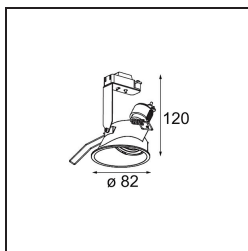

Date
Customer
Project
Type

Lotis Round Asy Recessed 82 1x GU10 Black Matt

Specifications

Material	10880602
Light Source Type	GU10
Lifetime	40,000 Hours
Lamp Included	No
Number of Light Sources	1
Light Direction	Down
Optic	Collimator
Input Voltage	230V
Electrical Class	II
IP Rating	20
Glow wire rating (°C)	960
Indoor/Outdoor	Indoor
Application	Ceiling
Mounting	Recessed
Cut-out size (mm)	ø76
Mounting depth (mm)	115.0
Adjustability	Not Applicable
Distance to Lighted Object (m)	0,5
Primary Colour & Primary Finish	Black, Matt
Gross weight (g)	185.0
Remark	<ul style="list-style-type: none"> This is not a complete product. Light module required.

Lotis Round is a recessed spotlight with a slight trim. The hallmark of this luminaire is its deeply recessed cone, which holds the light source. Known for its effortless design and high functionality, Lotis Round comes in different diameters and with various types of light sources.