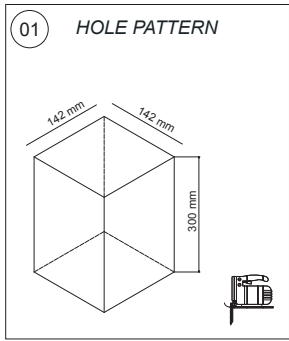

01. MAKE HOLE PATTERN
02. REMOVE LIT
03. MAKE THE ELECTRICAL CONNECTION
04. PLACE LIT
05. TIGHTEN THE CABLE GLAND