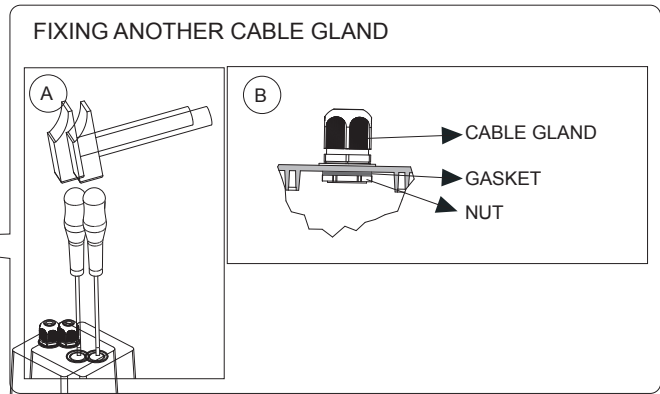

! TIGHTEN THE CABLE GLAND SO THAT THE CBOX IS IP 67