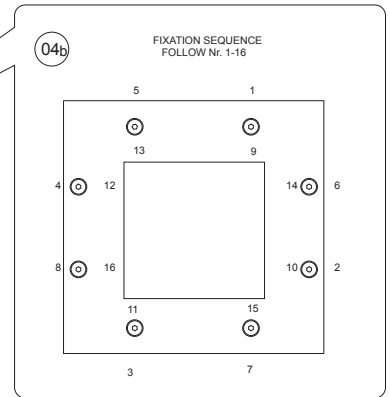

01. MAKE HOLE PATTERN
02. REMOVE LIT
03. MAKE THE ELECTRICAL CONNECTION
04. PLACE LIT
05. TIGHTEN THE CABLE GLAND