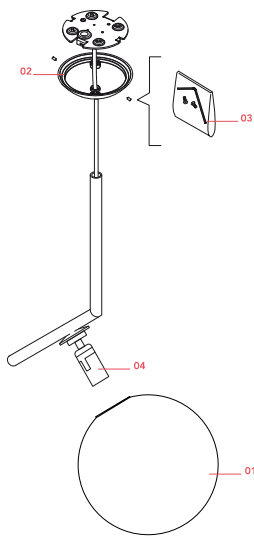

FLOS

F3176059 Brass

IC Lights S2

Designed by Michael Anastassiades, 2014

Halogen - 205W

Suspension lamp providing diffused light. Frame in brass, brushed and transparent varnished or chrome steel. Blown glass opal diffuser.

Physical

Colour	Brass
Length (mm)	300
Cord length (mm)	2700
Canopy dimension (mm)	32
Canopy width (mm)	113
Net weight (kg)	2.95
Package height (mm)	0
Package width (mm)	0
Package length (mm)	0
Package volume (m3)	0.1
IP internal	20

RF32288

LED Lamp E27 15W 2700K T38

NOT INCLUDED

RF32289

LED Lamp E27 15W 3000K T38

Spare Parts

- | | | |
|-----|--|-----------|
| 01. | IC Lights 2 diffuser for brass version | F3137059 |
| 02. | S1/S2 brass ceiling rose assembly | RF3170359 |
| 03. | Kit with screws and allen key | RF3160100 |
| 04. | E27 lamp holder assembly | RF3160200 |