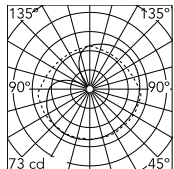

Schematic light drawing

Luminous flux Luminaire
1252 lm

Photometric

Lighting type	Total
Light distribution	Asymmetric

Electrical

Insulation class	I
Frequency (Hz)	50/60
Main voltage (Vac)	220-250
LED voltage Vf (Vdc)	null
Dimmable	Yes
Dimming interface	Remote Dimmable (Dimmer Not Included)
Batteries inside	No