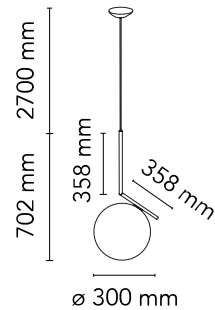

FLOS

F3176059 Brass

IC Lights S2

Designed by Michael Anastassiades, 2014

Halogen - 205W

Suspension lamp providing diffused light. Frame in brass, brushed and transparent varnished or chrome steel. Blown glass opal diffuser.

Are you a professional and your project needs consulting and support?

[BOOK AN APPOINTMENT](#)

Main specifications

Mounting	Suspension
Environments	Indoor dry location
Light Source Type	Bulb
Lamp category	Halogen
Lamp holders	E27
Iicos	HSGS
Number of heads	1
Power (W)	205

Physical

Colour	Brass
Length (mm)	300
Cord length (mm)	2700
Canopy dimension (mm)	32
Canopy width (mm)	113
Net weight (kg)	2.95
Package height (mm)	0
Package width (mm)	0
Package length (mm)	0
Package volume (m3)	0.1
IP internal	20