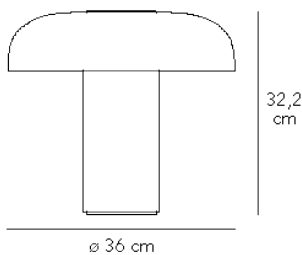

MADE IN

IT

MATERIAL DESCRIPTION

glass, galvanized metal, marble

ALIMENTATION CABLE

Black

COLOR DESCRIPTION SKU

light grey

DIMMER

Included dimmer

GROUP TENSION

Integrated Led

CERTIFICATIONS

CE Classe II IP20

RECOMMENDED SOURCE

LED 32W (3000K, CRI>80, 3700Lm)

COLOR

SKU

F442105585GCWL