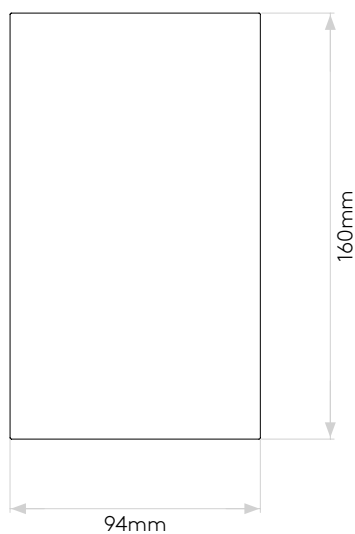

Please note that some dimensions may vary slightly due to manufacturing tolerances, this includes cable entry and fixing holes

Veillez noter que certaines dimensions peuvent varier légèrement en raison des tolérances de fabrication, y compris l'entrée de câble et les trous de fixation.

Bitte beachten Sie, dass die Maße Fertigungstoleranzen unterliegen und daher in geringem Umfang von der angegebenen Größe abweichen können. Dies gilt auch für Kabeingänge und Befestigungslöcher.

Si prega notare che possono esserci piccole variazioni in alcune dimensioni dovute alle tolleranze di produzione, queste includono l'ingresso del cavo e i fori di fissaggio.