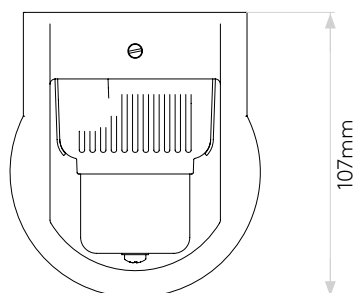

Please note that some dimensions may vary slightly due to manufacturing tolerances, this includes cable entry and fixing holes

Veillez noter que certaines dimensions peuvent varier légèrement en raison des tolérances de fabrication, y compris l'entrée de câble et les trous de fixation.

Bitte beachten Sie, dass die Maße Fertigungstoleranzen unterliegen und daher in geringem Umfang von der angegebenen Größe abweichen können. Dies gilt auch für Kabeingänge und Befestigungslöcher.

Si prega notare che possono esserci piccole variazioni in alcune dimensioni dovute alle tolleranze di produzione, queste includono l'ingresso del cavo e i fori di fissaggio.