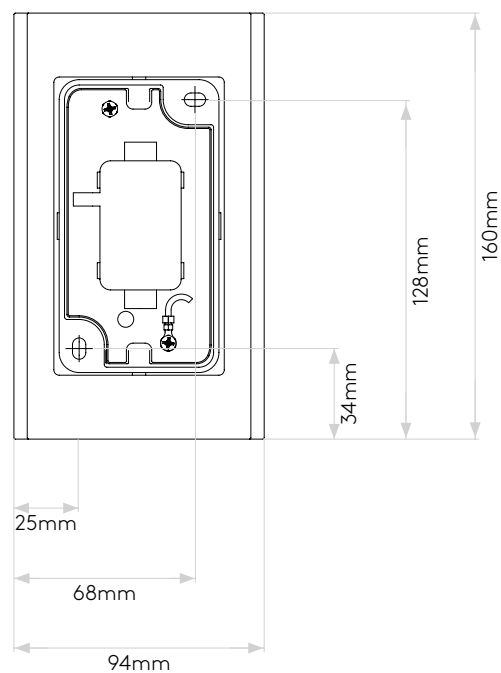

Please note that some dimensions may vary slightly due to manufacturing tolerances, this includes cable entry and fixing holes

Veillez noter que certaines dimensions peuvent varier légèrement en raison des tolérances de fabrication, y compris l'entrée de câble et les trous de fixation.

Bitte beachten Sie, dass die Maße Fertigungstoleranzen unterliegen und daher in geringem Umfang von der angegebenen Größe abweichen können. Dies gilt auch für Kabeingänge und Befestigungslöcher.

Si prega notare che possono esserci piccole variazioni in alcune dimensioni dovute alle tolleranze di produzione, queste includono l'ingresso del cavo e i fori di fissaggio.