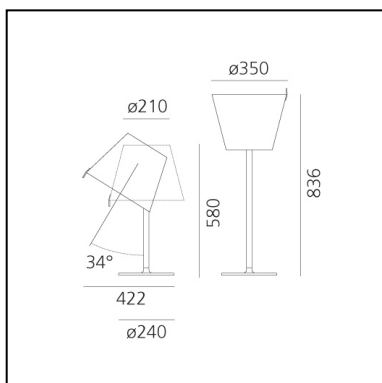

# Melampo Table - Bronze Ecrù

Adrien Gardère

IP20   **EAC**   

## LUMINAIRE

- Watt: **34W**
- Voltage: **220V-240V**
- Delivered lumen output: **2279lm**
- Efficiency: **58%**
- Efficacy: **67.03lm/W**
- CRI: **80**

## FEATURES

- Product Code: **0315020A**
- Colour: **Ecrù**
- Installation: **Table**
- Material: **Base in painted zamac, painted aluminum stem, diffuser in silk satin fabric on a technopolymer frame**
- Series: **Design Collection**
- Environment: **Indoor**
- Area contract: **Hospitality, Residential**
- Emission: **Diffused And Direct, indirect**
- design by: **Adrien Gardère**

## DIMENSIONS

- Height: **580 mm**
- Diameter: **350 mm**
- Base Diameter: **240 mm**
- Max Extension Height: **836 mm**
- Impact Resistance: **N/D**
- Glow Wire Test: **650°**