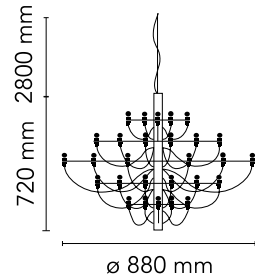

### Physical

Colour	Matte Black
Length (mm)	880
Cord length (mm)	2800
Canopy dimension (mm)	36
Canopy width (mm)	146
Net weight (kg)	5.6
Package height (mm)	0
Package width (mm)	0
Package length (mm)	0
Package volume (m3)	0.02
IP internal	20