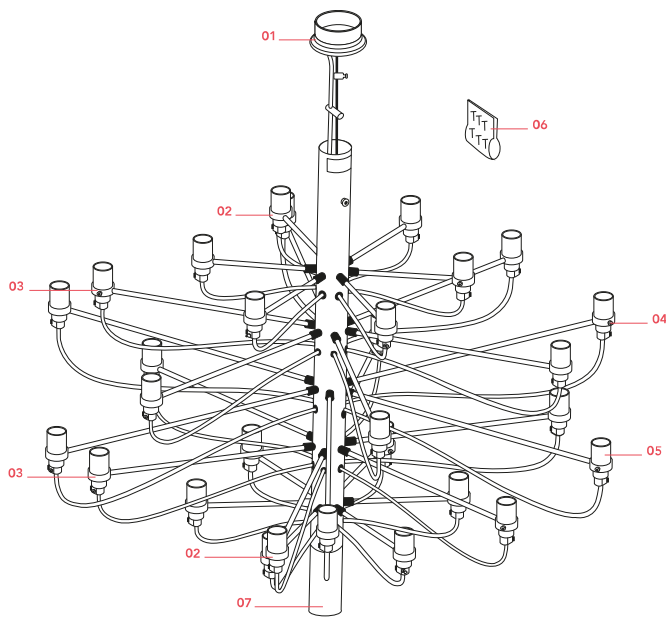

## Schematic light drawing

Luminous flux Luminaire  
5500 lm

## Spare Parts

- |     |                               |           |
|-----|-------------------------------|-----------|
| 01. | Ceiling rose                  | RL7060800 |
| 02. | Opal black short arm (180mm)  | RF22385   |
| 03. | Opal black medium arm (330mm) | RF22388   |
| 04. | Opal black long arm (430mm)   | RF22389   |
| 05. | 2097 E14 lamp holder          | RL7050100 |
| 06. | Opal black screw kit          | RF1400100 |
| 07. | Opal black lower cap          | RF1400200 |