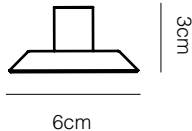

Type Range Accessories

ANGLEPOISE®

Type Range Accessories | Technical Sheet

Designed by Sir Kenneth Grange

NEW

Accessories

- Desk Clamp - Jet Black
- Desk Clamp - Alpine White
- Desk Clamp - Slate Grey
- Desk Clamp - Brushed Aluminium
- Desk Insert - Jet Black
- Desk Insert - Alpine White
- Desk Insert - Slate Grey
- Desk Insert - Brushed Aluminium
- Wall Bracket - Jet Black
- Wall Bracket - Alpine White
- Wall Bracket - Slate Grey
- Wall Bracket - Brushed Aluminium
- Floor Pole - Jet Black
- Floor Pole - Alpine White
- Floor Pole - Slate Grey
- Floor Pole - Brushed Aluminium

Description

Anglepoise®'s new Type Range Accessories extend the possible uses of our Type 75™, Type 75™ Mini and Type 1228™ collections both on and off the desk. Alongside functional refinements such as a cable management option on the Wall Bracket and a more compact profile on the Desk Clamp, all four pieces now also have colour-matched finishes for seamless integration with their corresponding products.

Materials

- Desk Clamp
  - Painted or brushed aluminium body
  - Plated steel fittings
- Desk Insert
  - Steel and aluminium construction
- Wall Bracket
  - Die cast aluminium body
  - Plated steel back plate
- Floor Pole
  - Cast iron base with aluminium cover
  - Steel or aluminium pole

11cm