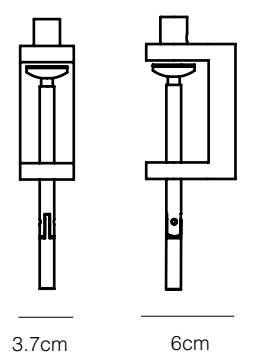

Type Range Accessories

ANGLEPOISE®

Type Range Accessories | Technical Sheet

Designed by Sir Kenneth Grange

NEW

Accessories

- Desk Clamp - Jet Black
- Desk Clamp - Alpine White
- Desk Clamp - Slate Grey
- Desk Clamp - Brushed Aluminium
- Desk Insert - Jet Black
- Desk Insert - Alpine White
- Desk Insert - Slate Grey
- Desk Insert - Brushed Aluminium
- Wall Bracket - Jet Black
- Wall Bracket - Alpine White
- Wall Bracket - Slate Grey
- Wall Bracket - Brushed Aluminium
- Floor Pole - Jet Black
- Floor Pole - Alpine White
- Floor Pole - Slate Grey
- Floor Pole - Brushed Aluminium

Description

Anglepoise®'s new Type Range Accessories extend the possible uses of our Type 75™, Type 75™ Mini and Type 1228™ collections both on and off the desk. Alongside functional refinements such as a cable management option on the Wall Bracket and a more compact profile on the Desk Clamp, all four pieces now also have colour-matched finishes for seamless integration with their corresponding products.

Materials

- Desk Clamp
  - Painted or brushed aluminium body
  - Plated steel fittings
- Desk Insert
  - Steel and aluminium construction
- Wall Bracket
  - Die cast aluminium body
  - Plated steel back plate
- Floor Pole
  - Cast iron base with aluminium cover
  - Steel or aluminium pole

11cm