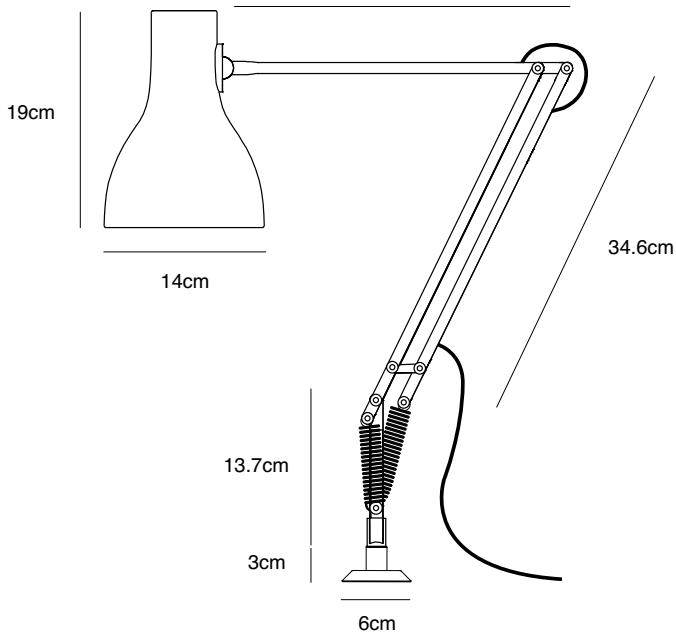

Type 75™ Desk Lamp with Desk Insert

ANGLEPOISE®

Type 75™ Collection | Technical Sheet

Launched In 2004 | Designed by Sir Kenneth Grange

32cm

14cm

34.6cm

13.7cm

3cm

6cm

6cm

6cm

3cm

Product

Desk Lamp with Insert - Jet Black
Desk Lamp with Insert - Brushed Aluminium
Desk Lamp with Insert - Jasmine White*

*Accessory is not colour-matched.

Dimensions

- Shade diameter: 14cm
- Shade height: 19cm
- Max reach: 66cm (from base to shade)
- Cable length: 270cm
- Lamp Packaging (L x W x H): 31cm x 17cm x 44cm
- Lamp Packaged Weight: 3.65kg

Electrical

11cm