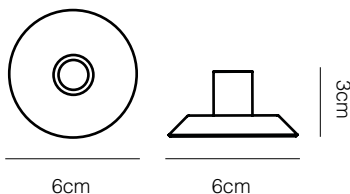

Type 75™ Desk Lamp with Desk Insert

ANGLEPOISE®

Type 75™ Collection | Technical Sheet

Launched In 2004 | Designed by Sir Kenneth Grange

32cm

14cm

34.6cm

13.7cm

3cm

6cm

6cm

6cm

3cm

Product

Desk Lamp with Insert - Jet Black
Desk Lamp with Insert - Brushed Aluminium
Desk Lamp with Insert - Jasmine White*

*Accessory is not colour-matched.

Dimensions

- Shade diameter: 14cm
- Shade height: 19cm
- Max reach: 66cm (from base to shade)
- Cable length: 270cm
- Lamp Packaging (L x W x H): 31cm x 17cm x 44cm
- Lamp Packaged Weight: 3.65kg

Electrical