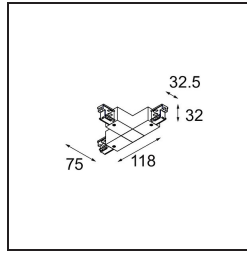

Date _____
Customer _____
Project _____
Type _____

Connector track right T black

Specifications

Material	11241002
Lamp Included	No
Number of Light Sources	0
Input Voltage	230V
Electrical Class	I
IP Rating	20
Glow wire rating (°C)	960
Indoor/Outdoor	Indoor
Adjustability	Not Applicable
Primary Colour & Primary Finish	Black,
Gross weight (g)	185.0