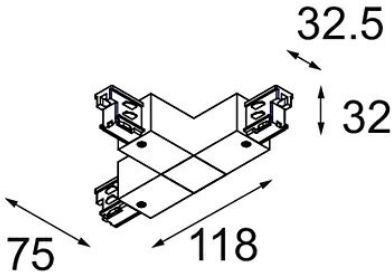

Date _____
Customer _____
Project _____
Type _____

Connector track right T black

Specifications

Material	11241002
Lamp Included	No
Number of Light Sources	0
Input Voltage	230V
Electrical Class	I
IP Rating	20
Glow wire rating (°C)	960
Indoor/Outdoor	Indoor
Adjustability	Not Applicable
Primary Colour & Primary Finish	Black,
Gross weight (g)	185.0