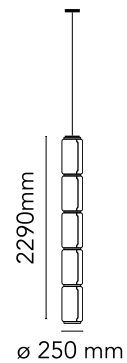

FLOS

■ F0278000 Black

Noctambule Suspension 5 Low Cylinder

Designed by Konstantin Grcic, 2019

54W - 1768lm - 2700K

Hanging lamps consisting of interconnecting glass modules reaching a length of 3,2 mt. (126.77") with 4 mt. (157.48") suspended power cable. Cylindrical and semi-spherical transparent blown glass structure, suspended die cast aluminium ring connector, hydroformed steel internal lateral arm and injection moulded optical opal silicone outer ring diffusers. The power supply unit within the ceiling rose can be used as a dimmer to adjust the light intensity by 10% to 100% in either direction by means of the 0-10/1-10V, PUSH, DALI control.

Are you a professional and your project needs consulting and support?

BOOK AN APPOINTMENT

Main specifications

EAN	8059607000731
Mounting	Suspension
Environments	Indoor dry location
Light Source Type	LED
LED type	LED Module
Power (W)	54
System flux (lm)	1768

Physical

Colour	Black
Length (mm)	250
Cord length (mm)	4000
Canopy dimension (mm)	45
Canopy width (mm)	187
Net weight (kg)	20.4
Package height (mm)	0
Package width (mm)	0
Package length (mm)	0
Package volume (m3)	0.36
IP internal	20