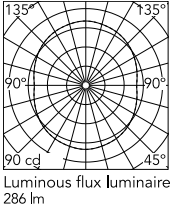

Schematic light drawing