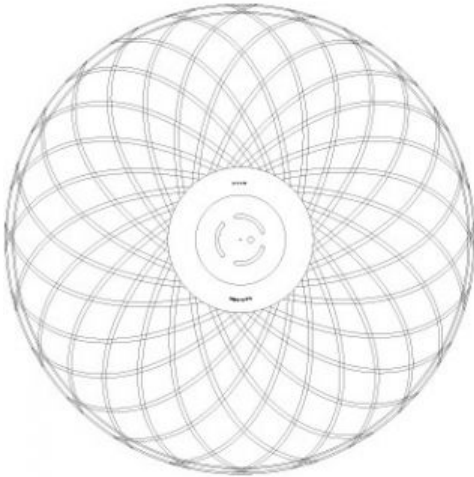

Product weight:
8 KG | 17,6 lb
With packaging:
19 KG | 41,9 lb

Large:

H 121 cm | 47.6"
W 173 cm | 68.1"
D 173 cm | 68.1"

Colli 1/1

Product weight:
18 KG | 39,7 lb
With packaging:
33 KG | 72,8 lb

cleaning instructions

dimensions

160cm | 63"

100cm | 39.4"

60cm | 23.6"

115cm | 45.3"

73cm | 28.7"

43cm | 16.9"