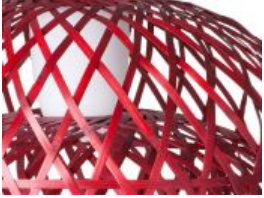

m o o o i[®]

Emperor

by Neri & Hu

Once upon a time an Asian emperor received as a gift a nightingale. The charming bird sang so beautifully that the emperor always wanted it by his side. He placed the nightingale a majestic hand woven bamboo cage in the imperial chambers and listened, enchanted, to the magic sound...

Designer	Neri & Hu
Year of design	2009
Material	Bamboo rattan cage, aluminum frame and glass diffuser

m o o o i[®]

Additional

Each cage is woven by hand and therefore has a unique character.

detailing

The Emperor has a glass diffuser, that creates a very warm glow of light.